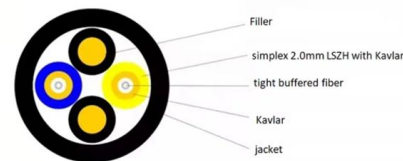

HPE Aruba CX 6000 12-Port PoE (139W) 2x1G/SFP Switch , R8N89B

The HPE Aruba R8N89B is an entry level Layer 2 access switch with 12 x 1G PoE ports (139W), 2 x 1G ports, 2 x 1G SFP ports and a single fixed power supply.