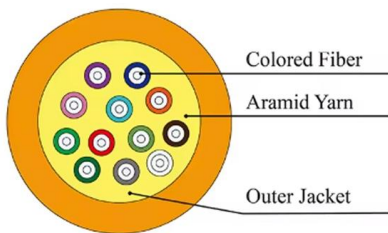

10G & 2.5G Multi-Gigabit Managed Switches , Omada SDN , TP-Link Uruguay

Omadas 10G & 2.5G multi-gigabit managed switches are equipped with 10 Gbps fiber, 10 Gbps copper, or 2.5 Gbps Copper ports, offering maximum performance and low latency. Reliable and lightning