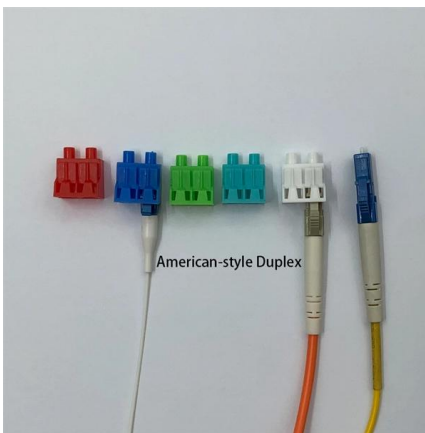

Discover 4 core fiber optic termination boxes with IP65 waterproof design, ideal for FTTH networks. Supports fiber optic cable assemblies, OEM available.

4 Port SC Fiber Termination Box, 4 Cores Splice

The 4 port FTTH termination box is a professional enclosure designed to provide a reliable and efficient fiber termination solution for indoor fiber-to-the-home

FBR-11605 Fiber-Optic Distribution Box, 4-Core

FBR-11605 Fiber-Optic Distribution Box, 4-Core is a high quality product by Bud Industries used for electronic enclosure applications.

4 Cores Fiber Optic FTTH Distribution Mini Terminal

4 Cores Fiber Optic FTTH Distribution Mini Terminal Junction Box, Find Details and Price about Outdoor Fiber Optic from 4 Cores Fiber Optic FTTH

4 Core Fiber Optic Terminal Box FTTH Box Fiber Optic

Archetypal. Fast delivery, it takes 1-2 days to arrive NCR and 2-5 days to arrive other areas, Well packed quality guranteed, Local supplier 3 months warranty. Our