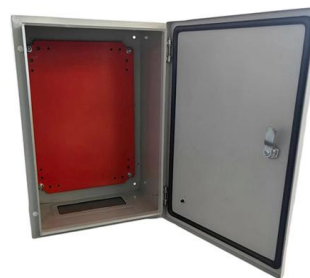

Amazon : Fiber Termination Box

6-Core FTTH Fiber Distribution Termination Box with 6 SC APC Adapters, IP65 Waterproof, Wall-Mount Enclosure for Residential/Commercial Fiber Optic Splicing & Management (with 6 APC Adapter)

Gintooyun Fiber Optical Terminal Junction Box 4 Port Fiber Panel

The GINTOORYUN Fiber Optical Terminal Junction Box is a robust and versatile solution for managing optical fiber connections. Designed for FTTH, FTTO, and FTTD applications, it features a 4-port