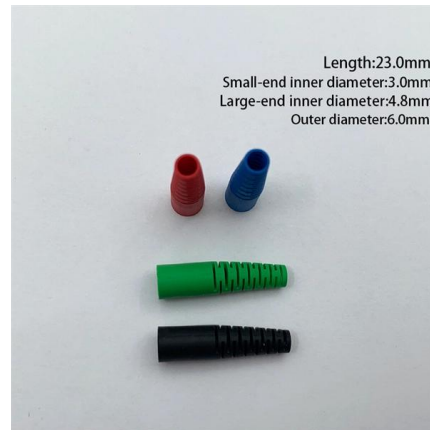

KETGUFF 4-Port Fiber Optic Distribution Box

KETGUFF 4 Core Fiber Distribution Box, 4 Port Fiber Optic Terminal Junction Splitter Box with SC/APC Fiber Coupler It is widely used in the home or work area and has a rational and precise internal