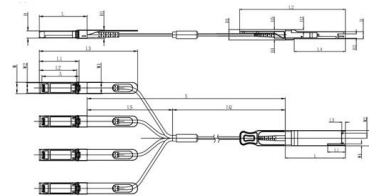

Cable Tray vs. Cable Ladder: Which One Fits Your

Deciding between cable trays and cable ladders? Compare airflow, load capacity, and installation costs to determine the best cable management

Types of Cable Trays - Purpose, Advantages,

Most of the cable tray systems are open, allowing efficient heat dissipation and easy access for replacement and repairs. Although typically