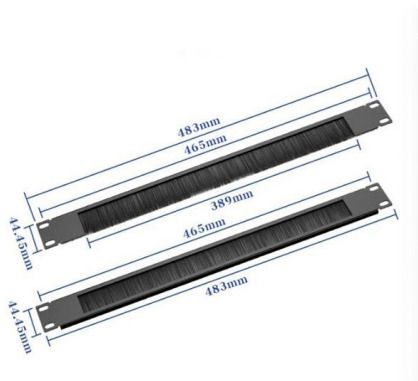

Amazon : Surface Modular Box

Explore a wide range of modular surface boxes for electrical switches and sockets. Find durable polycarbonate options in various module sizes.