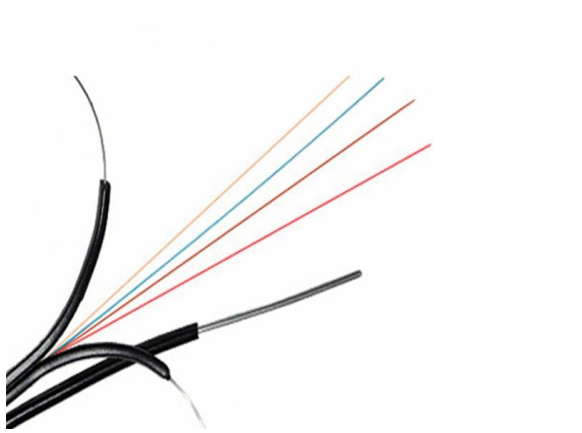

Amazon : Electrical Box Surface Mount

5Pcs Surface Mount Outlet Box, Surface Mount Electrical Box Plastic Junction Electrical Enclosure ABS for Home Extender Wall Socket Indoor Use External Installat Screws Not Included Metric Thread 50+

Plastic surface-mounted electrical enclosures , boxes

Plastic surface-mounted electrical panels and boxes are specially designed solutions for safely installing electrical equipment and components on walls or other

Surface-mounted electrical boxes

The choice of the appropriate type of surface-mounted box depends on the specific needs and conditions of the installation - size will therefore be the main determinant. The most popular floor box