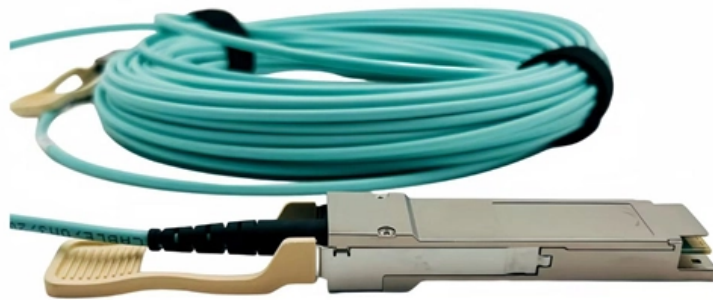

Adam Tas Corridor Energy

Wall-mounted surface-mounted electrical box model

Wall-mounted surface-mounted electrical box model

Amazon.ca: Surface Mount Electrical Outlet

Balacoo 5pcs Wall Mounted Electrical Outlet Box Surface Mount Junction Box for Home, Abs White Wall Socket Case, External Installation Accessory 5.0 (6) \$2249 FREE delivery Mon, May 18 on your first

Metal Surface Mount Wall Boxes , Sockets & Switches

Our metal wall boxes are finished to match our faceplates which gives you an authentic look when mounting electrical accessories on the surface. Most other

Surface-mounted electrical power panels , boxes

Surface-mounted electrical panels are specifically designed for wall installation, providing a convenient and practical solution for electrical installations. These

Amazon .uk: Electric Surface Mounted Box

BG Electrical Double Switched Power Plug Wall Socket and 32mm Surface Mounted Back Box, 2 Gang Pattress Box, Square Edge, Nexus 900 Series, White Moulded, IP20, 13A, 922/902 4.4 (106) 500+