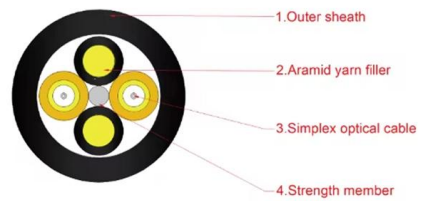

201 Series Snake Tray Cable Tray 3 x 3 Universal Tray

201 Series Snake Tray Cable Tray 3 x 3 Universal Tray from Computer Cable Store. The 201 series Snake Tray is utilized both below raised floors and overhead