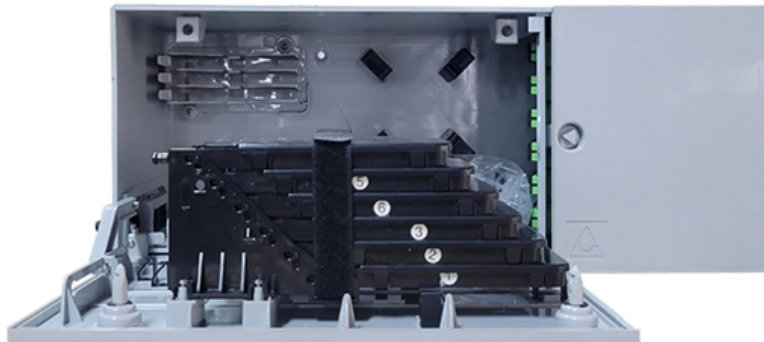

Adam Tas Corridor Energy

Wangdu Stainless Steel 201 Cable Tray