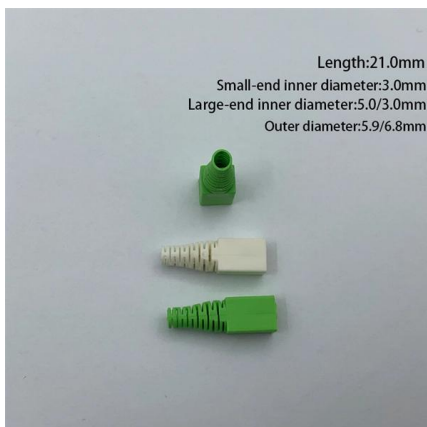

Cable Management , Explore the best solution here at

Cable trays are one of the most reliable solutions for keeping cables safe and organized. Let's take a look at why cable trays from SILTEC are the best way to