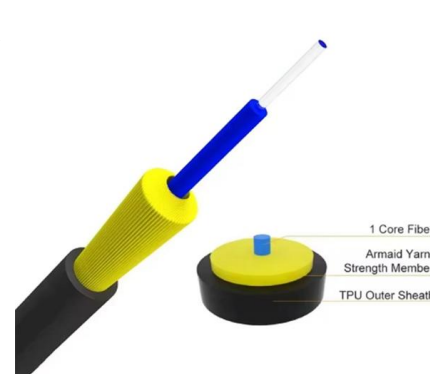

What is an Optical Terminal Network and Why Do I

Learn how an Optical Network Terminal -- also known as an ONT -- plays a vital role in providing fiber optic service to your home.