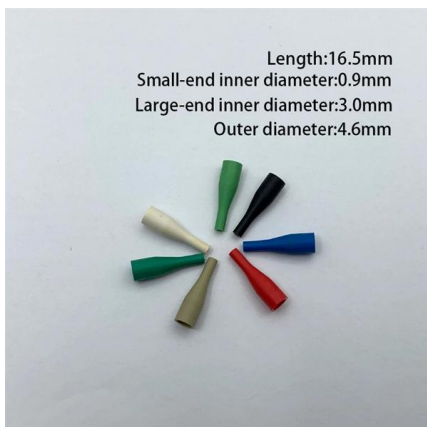

What is ONT? Everything You Need to Know

What is ONT? "ONT" stands for Optical Network Terminal. It is sometimes referred to as an "ONT box," "fiber box," or CPE (Client Premises