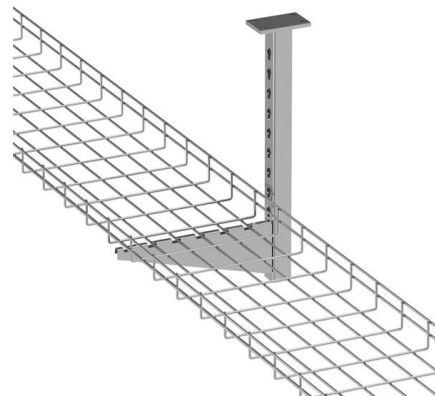

Understanding OM5 Fiber

Explore the advancements of fiber optic technology, focusing on OM5 fiber, a high-performance multimode fiber.