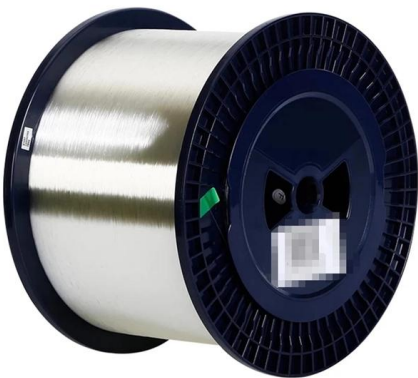

4F Butterfly Flat Indoor FTTH Drop Cable

Butterfly flat drop cable uses special low-bend-sensitivity fiber to provide high bandwidth and excellent communication transmission, it's very suitable for indoor

1/2/4F Self-supporting Butterfly Drop Cable Black

Self-supporting Butterfly Drop Cable with central fiber core and dual strength members. Ideal for FTTH, aerial/duct installations, and harsh environments.

OM5 Fiber FAQs: Must Know for High-Speed

OM5 fiber is a new type of specialty fiber optic cable. The article explores the OM5 Fiber FAQs for insights on data rates, compatibility, and benefits.

Self-Supporting Butterfly Drop Cable

Self-Supporting Butterfly Drop Cable It is mainly used as a fiber to the home (FTTH) and other fiber optic access (FTTx) network user introduction segment cabling

OM5 Fiber Optic Patch Cord

OM5 fiber optic patch cord is a new fiber optic patch cord standard defined by TIA and IEC, featuring a 50/125 μm fiber diameter. The production process of its fiber preform has been