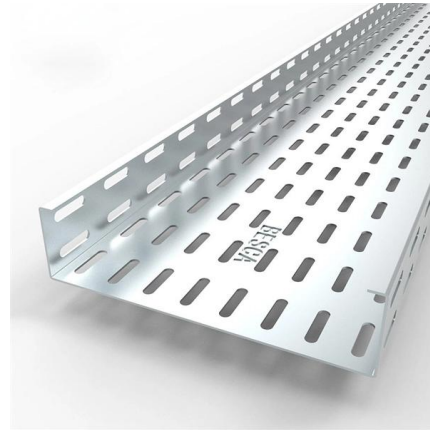

### **IP65 STAINLESS STEEL ENCLOSURES?SUS304**

IP65 robust stainless steel (SUS304) enclosures for superior weather and corrosion resistance. Suitable to be used in machine industry, industry plant, food plant or

## Waterproof Stainless Steel Junction Box

Waterproof Industrial Distribution Box: This outdoor distribution box is crafted from high-quality stainless steel with precision-cut openings for optimal cable protection. Professional cutting