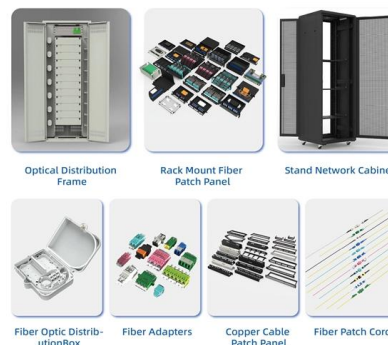

An Extensive Library of Self-Developed Products