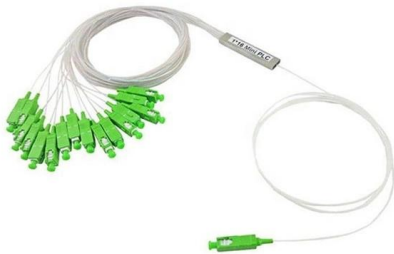

exceptional durability. This versatile box offers superior Waterproof, Dustproof, and UV Protection,

HCZKIUYJ Distribution box,IP66 Waterproof 304 Stainless Steel

Distribution box,IP66 Waterproof 304 Stainless Steel Electrical Enclosure Box, Outdoor Metal Junction Box with Safety Lock & Mounting Plate, Universal Electric Project Wall-Mo

DISTRIBUTION BOX

VIOX offers high-quality stainless steel distribution boxes in 201, 304, and 316 grades. From cost-effective indoor solutions to corrosion-resistant options for

IP65 STAINLESS STEEL ENCLOSURES?SUS304

IP65 robust stainless steel (SUS304) enclosures for superior weather and corrosion resistance. Suitable to be used in machine industry, industry plant, food plant or