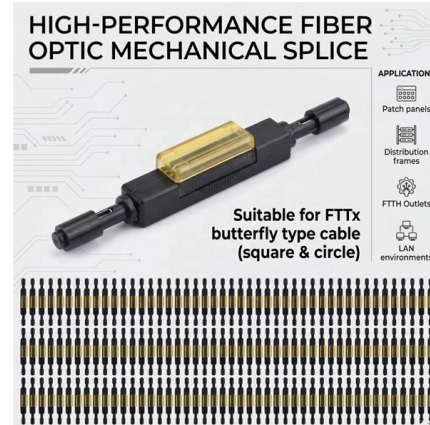

Stainless Steel Distribution Boxes from the StBox

Made from high-quality stainless steel with an IP65 rating, these enclosures provide water and dust protection, making them ideal for both indoor

How To Secure Support Rods In A Waterproof Distribution Box Using

Proper installation of internal components ensures the longevity of electrical systems. When securing support rods within a waterproof distribution box, using the correct screw-fastening

Contact Us

For datasheets, pricing, or custom telecom energy solutions, please visit: <https://koskolong.co.za>