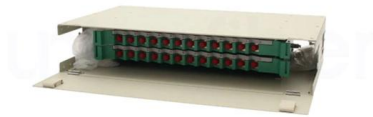

2178 Splice Closure S/LS/LL/SL , Corning

Suitable for all cable types but optimized for Ribbon cables, the 2178 closure will support any application. The 2178 family includes seven distinct models - XSB,

Splice closures including aerial weather tight and sealed

AFL offers robust fiber optic splice closures--including Apex® high-density and LightGuard® weathertight and sealed models--for above-ground, aerial, and

Fiber Optic Splice Closures Datasheet , FS

Overview FS-S039-2140-36F anyone using fiber is intended splice to meet the needs of closures the long backhaul) metro, unit tooling requires access (xDSL, no special feeder/distribution in wireless