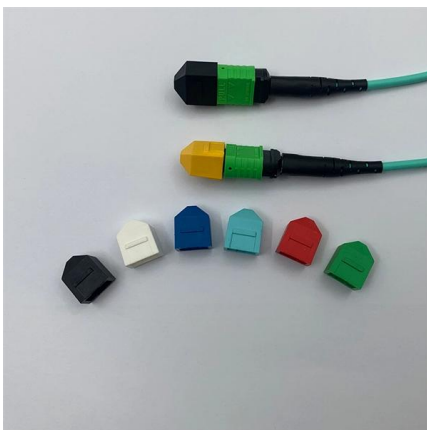

Fiber Optic Splice Enclosure, Panel Box, 1 PC 1 in 1 Out

Fiber Optic Splice Enclosure, Panel Box, 1 PC 1 in 1 Out Horizontal Fiber Optic Splice Enclosure IP68 Waterproof Fiber Cable Connection Box (24 Core) Fiber