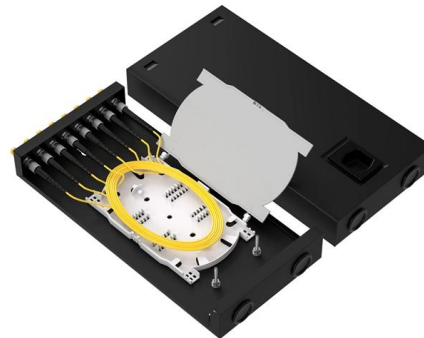

Fiber Optic Closures , Optical Communications , Corning

Corning Fiber Optic Splice Closures are designed for splicing fibers in aerial, duct and buried applications.