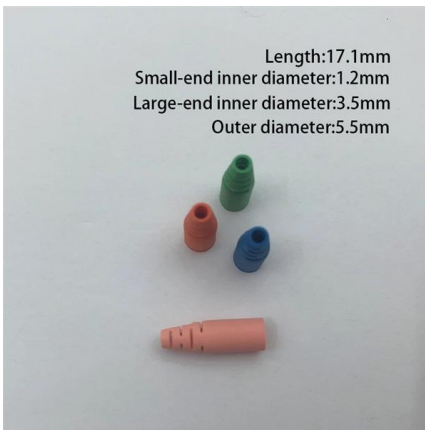

All About Fiber Optic Splice Box Manufacturers: Specifications

Fiber optic splice box manufacturers offer a range of models tailored to different applications, from urban infrastructure to indoor data centers. Below is a comprehensive overview of the most common types