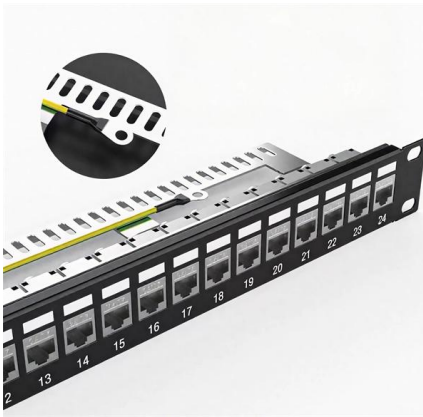

SMC 24 Cores Fiber Optic Termination Box , FTTH

The SJ-ODB-24-SMC is a 24 cores fiber optic termination box designed for efficient fiber optic cable management in both indoor and outdoor applications. This

Vertical 24 Cores Optical Fiber Splice Closure

Quality Optical Fiber Accessories manufacturers & exporter - buy Vertical 24 Cores Optical Fiber Splice Closure Waterproof Fiber Cable Junction Box 6 Inlets 6

Fiber Optic Junction Box Suppliers, Manufacturer, Distributor

Alibaba offers 659 Fiber Optic Junction Box Suppliers, and Fiber Optic Junction Box Manufacturers, Distributors, Factories, Companies. There are 445 OEM, 396 ODM, 137 Self Patent. Find high quality

24 Core Joint Box High Quality FTTH Fiber Splice Closure ONU

24 Core Joint Box Fiber Optic Splice Closure, also known as a fiber optic junction box or optic joint closure, is a critical component designed for protecting.