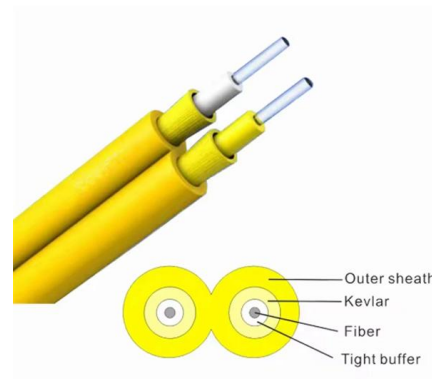

Adam Tas Corridor Energy

Waterproof optical cable junction box 24 cores

Waterproof optical cable junction box 24 cores

IP68 Waterproof 24 Core Fiber Optic Splice Enclosure, Outdoor

High-Quality Fibre Optic Protection: IP68-rated weatherproof junction box safeguards connections against water ingress, vibrations and extreme temperatures. Reinforced plastic construction ensures

Fiber Splice Enclosure 24 Core, 1~4 Layer Horizontal

Flame-retardant and waterproof, protect against vibration, impact, cable

IP65 Waterproof Fiber Optical Distribution Box 24 Port

The 24 Core Fiber Optic Distribution Box With a maximum capacity of 24 cores, it has the capability to splice up to 72 cores in total. It is a versatile and highly

24 Ports Waterproof SC Connector Optical Fiber

SJ-FTTH-SK-24 24 Ports Waterproof SC Connector Optical Fiber Junction Box is designed to seal

without screws. The compact size and flip-over cover bring easy