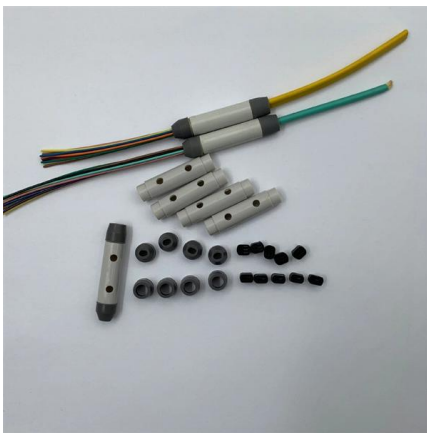

Industrial Fiber Optic Distribution Boxes , 1-24 Cores

OTRANS is a leading fiber optic distribution box manufacturer. We offer a wide range of 1-24 core FDB boxes and ODF cabinets for indoor/outdoor FTTX deployment.