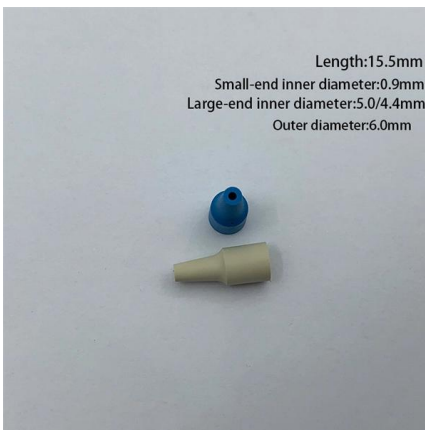

without screws. The compact size and flip-over cover bring easy