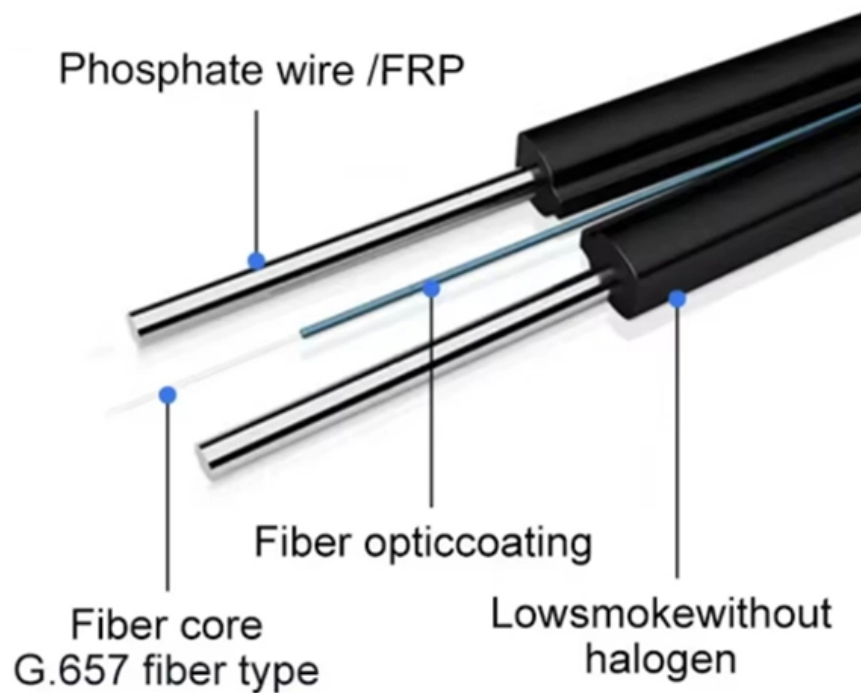

Weight of 1000 meters of 24-core optical cable

Weight of 1000 meters of 24-core optical cable

24 Cores Distribution Fiber Optic Cable

SABA 24 cores distribution fiber optic cable is constructed with loose tube fibers, aramid yarn strength member, LSZH is metal free outdoor cable . Quality of the product is tested according to IEC Standards.

Opti-Core Fibre Optic Indoor-Outdoor 4 Fibre Cable

SPECIFICATIONS in up to 24 fibres and have an all-dielectric loose tube construction. It shall be suitable for indoor applications, complying with IEC standards for I w smoke / zero halogen and

Armored Single Sheathed Buried Type Fiber Cable

Armored Single Sheathed Buried Type Fiber Cable 24/48/96 CORE Cable Construction Optical Fiber Tube Filling Loose Tube (PBT) Central Strength PE Layer Cable filling Water blocking tape Glass

Product Description GYTS outdoor fiber optic cable, is also called multi loose tube steel tape external cable, is consisted of 250um fibers held in oil filled PBT loose tubes wrapped around a phosphatized