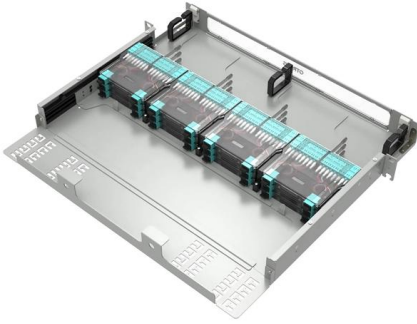

Rail Modal Group , Intermodal Solutions

Rail Modal Group offers the "First Mile" solution. RMG is an integrated transportation solutions provider leveraging its structurally-advantaged position to deliver value

Ukk 400A 35 mm DIN Rail Wiring Distribution Block

These blocks are used in electrical power distribution. An electric power distribution terminal block is a convenient, economical and safer way to distribute power from

PERFORMANCE ON TRACK

Our portfolio includes high-performance rails, intelligent turnout systems, and digital monitoring solutions - all designed to optimize lifecycle costs and ensure maximum availability.