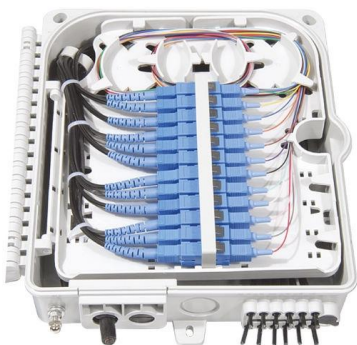

growth of containerized imports from Asia to the Continental United States passing through West Coast ports and distributed across the

TRAINBOX

With the TRAINBOX you always transport your model railways well protected to club meetings, trade fairs, exhibitions and model railroad exchanges. The TRAINBOX

Model Train Kits , Shop Japanese Train Models , Plaza Japan

With a broad range of scale models available -- including N scale pieces, HO scale trains, and Z scale train models -- our collection of Japanese model trains has the perfect set for you.

Ground & Rail Transportation In Asia Pacific

WHAT WE DO FOR YOU Asia is a key player in the modern-day global economy, which is why CEVA Logistics has developed networks stretching from China to all