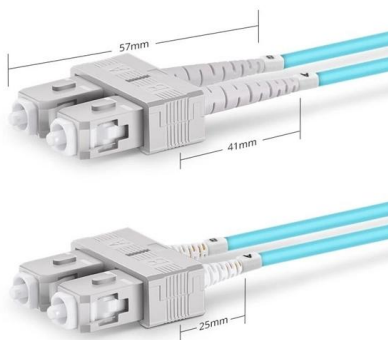

Advanced Stainless Steel PLC Control Distribution Box for Smart

Advanced Stainless Steel PLC Control Distribution Box for Smart Systems, Find Details and Price about Customized Electrical Box Intelligent Distribution Box from Advanced Stainless Steel PLC Control