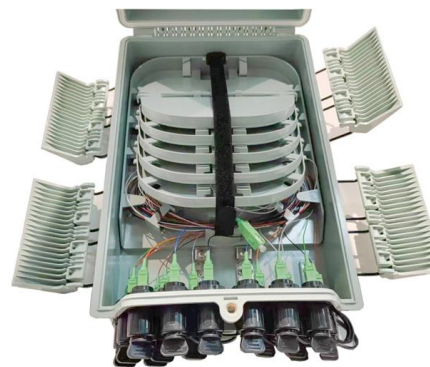

iPower Intelligent Power Distribution Units

EDP iPower, from EDP Europe, is a range of intelligent power distribution units (PDUs) that are manufactured and supported in the UK.

Distribution boxes - For modular and decentralised

We provide you with information on our distribution boxes for download. Download our product catalogue for sensor-actuator cabling and circular connectors or our

Intelligent Power Distribution Box Solution

Compared with the traditional power distribution box, it is safer to cut off the strong power supply remotely, and it can save energy through the timing mode while

Product Categories

Explore our wide range of electronic and electromechanical components and system solutions. With over 80 years of expertise, we offer standard products from