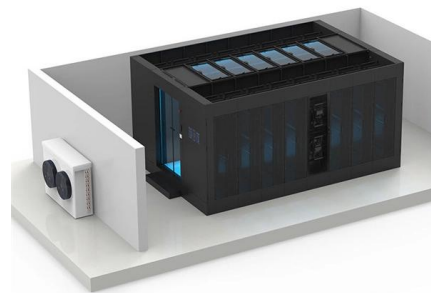

Distribution boxes - For modular and decentralized

Modern automation solutions are becoming increasingly decentralized. As a result, you need distribution systems that can be easily integrated into the common