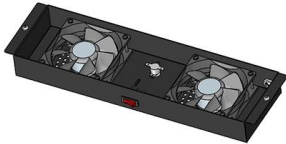

Western European Intelligent Distribution Box

EL2P Intelligent Power Distribution Unit