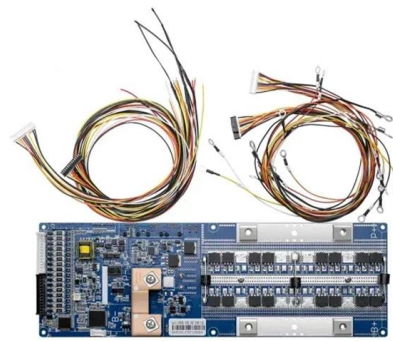

Our site power distribution equipment is designed to withstand the tough conditions of construction sites and is used to supply temporary power to site cabins,

LIGHTING DISTRIBUTION UNITS

Constructed from Zintec steel and powder coated in white RAL9010. Available in 4, 6 & 8 ways as standard, fitted with 3 & 4 pin 6A sockets. Designed to be mounted

Portable Power Distribution Units & Boxes, LEX

These temporary power distribution boxes feature 1, 3 or 4 adjustable circuit breakers, with a range of amperage and voltage ratings. The

Google Translate

Google's service, offered free of charge, instantly translates words, phrases, and web pages between English and over 100 other languages.