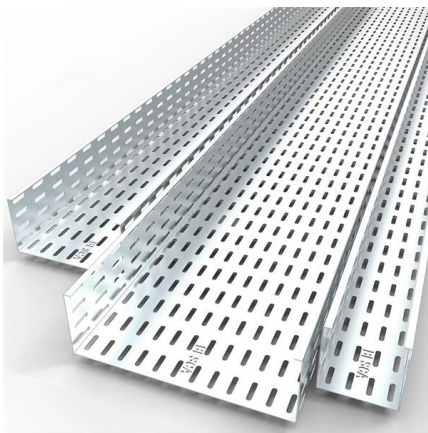

Temporary Power Distribution Boxes

Get the power you need with Southwire's high-quality temporary power distribution boxes.

LinkedIn

Hier sollte eine Beschreibung angezeigt werden, diese Seite lässt dies jedoch nicht zu.

High-Quality Electrical Lighting Distribution Boxes Explained

High-quality distribution boxes, like the FPD-85/3L model, offer several key features that set them apart: - Insulation and Waterproofing: Premium distribution boxes are fabricated using one-piece injection

METALBOX

METALBOX - Electrical distribution box Our Metalbox range of flush-mounted distribution boxes is made of thermoplastic material with stainless steel frame and

Wolf LL-260/230CEAG/SY15 , Splitter Box , Temporary

Our site power distribution equipment is designed to withstand the tough conditions of construction sites and is used to supply temporary power to site cabins,

LIGHTING DISTRIBUTION UNITS

Constructed from Zintec steel and powder coated in white RAL9010. Available in 4, 6 & 8 ways as standard, fitted with 3 & 4 pin 6A sockets. Designed to be mounted