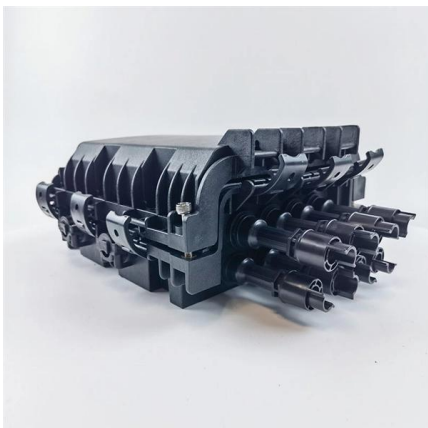

High-Quality Electrical Lighting Distribution Boxes Explained

High-quality distribution boxes, like the FPD-85/3L model, offer several key features that set them apart: - Insulation and Waterproofing: Premium distribution boxes are fabricated using one-piece injection

METALBOX

METALBOX - Electrical distribution box Our Metalbox range of flush-mounted distribution boxes is made of thermoplastic material with stainless steel frame and

Wolf LL-260/230CEAG/SY15 , Splitter Box , Temporary

Operating up to 254V, the Wolf LL-260/230CEAG/SY15 splitter box is extremely versatile allowing for different lighting solutions to be configured based on the

Portable Power Distribution Equipment For Temporary Shelters

Our site power distribution equipment is designed to withstand the tough conditions of construction sites and is used to supply temporary power to site cabins,

LIGHTING DISTRIBUTION UNITS

Constructed from Zintec steel and powder coated in white RAL9010. Available in 4, 6 & 8 ways as standard, fitted with 3 & 4 pin 6A sockets. Designed to be mounted