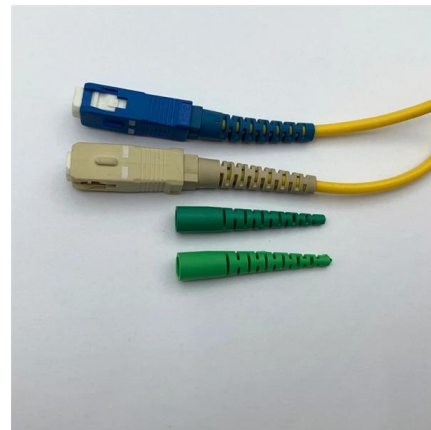

Portable Power Distribution Equipment For Temporary Shelters

When setting up temporary shelters, one of the most common questions clients get concerned about is how to supply the electric power in the field. The perfect solution for that is to

Site Distribution Boards Archives

Our site power distribution equipment is designed to withstand the tough conditions of construction sites and is used to supply temporary power to site cabins,

LIGHTING DISTRIBUTION UNITS

Constructed from Zintec steel and powder coated in white RAL9010. Available in 4, 6 & 8 ways as standard, fitted with 3 & 4 pin 6A sockets. Designed to be mounted