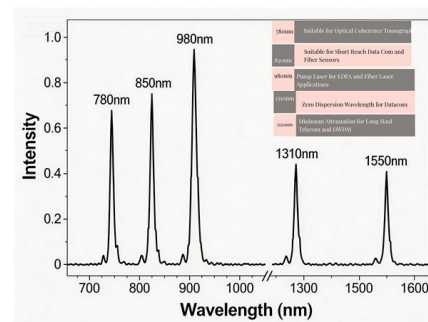

ODVA Fiber Optic Connectors (DLC, SC, MPO) - Rugged Waterproof

Outdoor ODVA fiber optic connectors are rugged, waterproof fiber connection systems designed for reliable use in harsh environments. These connector assemblies protect standard fiber interfaces (LC