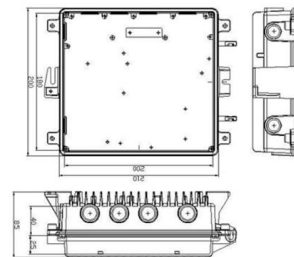

Outdoor Waterproof Fiber Optic Solutions for FTTA,

High-performance outdoor waterproof fiber optic connectors, patch cords, and termination boxes for FTTA, FTTX, FTTH, and 5G networks.