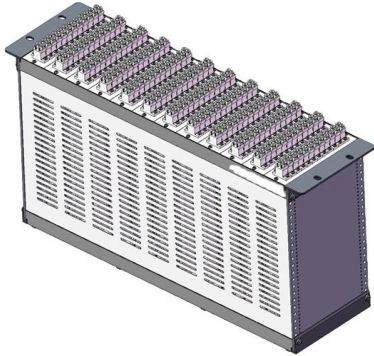

Overview

The fiber terminal box facilitates easy fixing, splicing, and mechanical protection of the fiber optic cables. With its user-friendly design and removable components, it simplifies troubleshooting tasks and reduces operational costs. Fiber optic cables, composed of ultra thin glass or plastic fibers that transmit data as light signals, are extremely fragile.

What are the uses of the fiber optic terminal box interface

Essential Fiber Optic Terminal Box Features

The fiber terminal box facilitates easy fixing, splicing, and mechanical protection of the fiber optic cables. With its user-friendly design and removable

This 100*83*30mm 4 port ftth termination box is sc/lc fiber wall outlet that provides fiber connectivity to your enterprise and home, ideal for wall mount and desktop

What You Need to Know About Fiber Terminal Box

Fiber Termination Box, also known as FTB, typically consists of two main parts: the outer shell body and the adapter tray that protects the fiber

faker/internet.go at master · pioz/faker · GitHub

Random fake data and struct generator for Go. Contribute to pioz/faker development by creating an account on GitHub.