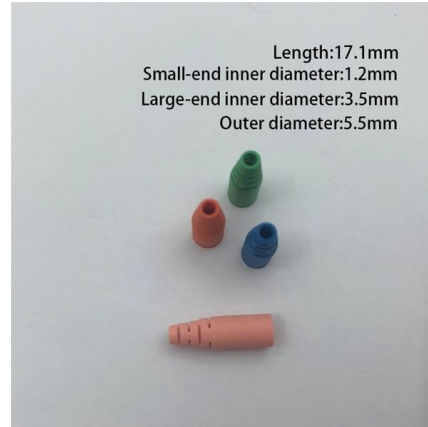

This 100*83*30mm 4 port ftth termination box is sc/lc fiber wall outlet that provides fiber connectivity to your enterprise and home, ideal for wall mount and desktop

What You Need to Know About Fiber Terminal Box

Fiber Termination Box, also known as FTB, typically consists of two main parts: the outer shell body and the adapter tray that protects the fiber

faker/internet.go at master · pioz/faker · GitHub

Random fake data and struct generator for Go. Contribute to pioz/faker development by creating an account on GitHub.