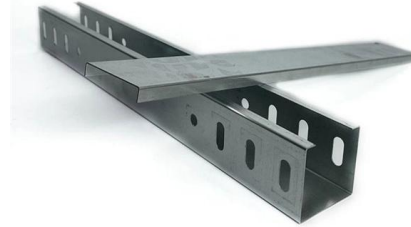

What Is An ONT? - A Quick Guide

The Optical Network Terminal (ONT) is a cornerstone of contemporary fiber-optic communication networks. As the intermediary between

OptiTap® Compatible MST Box: 2026 Buyer's Guide

Evaluate an OptiTap® compatible MST box for 2026 FTTH networks. Compare OEM vs third-party terminals, analyze IP68 risks, and avoid procurement mistakes.

What is the Function of an Access Terminal Box?

Access terminal boxes, or fiber optic terminal boxes or fiber distribution boxes, are essential components in fiber optic communication