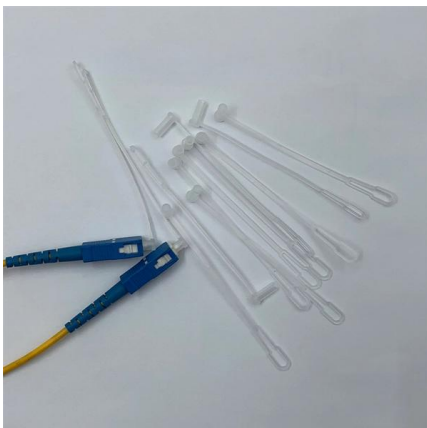

What is an Access Terminal Box? Key Functions, and

An Access Terminal Box is a protective enclosure used in fiber optic networks to house and organize fiber optic cables and splices. Its primary function is to

Global IT Products & Network Solutions Provider , Black Box

Black Box provides cutting-edge IT solutions and technology products to businesses worldwide, ensuring innovative and reliable services for global digital transformation.

What is the purpose of a terminal box?

But what exactly is the purpose of a fiber optic terminal box, and why is it so crucial in the realm of optical communication? First and foremost, a fiber optic terminal box serves as a robust