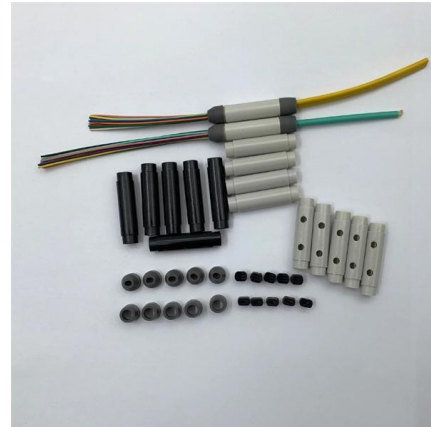

Connector Types in Fiber Cabling: Comparison of SC,

Among different fiber optic connectors, the four most common types are SC, LC, ST, and FC. This article will provide a detailed introduction to the