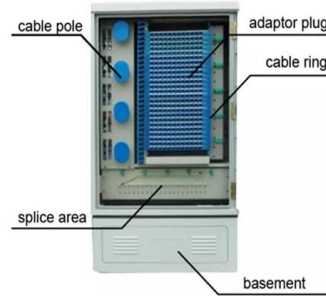

FC connectors ("ferrule connector") are a popular type for single-mode fibers. They contain a floating ferrule with 2.5 mm diameter, into which the fiber is inserted

Fiber Connector Types: A Comprehensive Guide 2025

Fiber-optic communication

Modern fiber-optic communication systems generally include optical transmitters that convert electrical signals into optical signals, optical fiber cables to carry the

Choosing FC Connectors vs FC Adapters: A Beginner's

FC connectors and FC adapters are both vital components in fiber optic networks, serving complementary roles in ensuring efficient, low-loss signal

Fiber Optic Connector Types and Specification SC LC FC

FC connectors feature a position locatable notch and a threaded

The Ultimate Guide to FC Connector: Everything You

Usually, an FC connector consists of three main parts: the ferrule, the threaded metal barrel, and the coupling nut wire in place. The ferrule is often filed