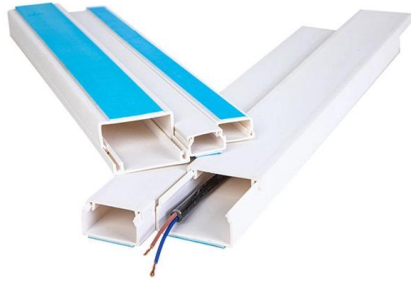

Adam Tas Corridor Energy

What components are needed for an FC type fiber optic connector

Overview

The FC connector is a with a threaded body, which was designed for use in high-vibration environments.

What components are needed for an FC type fiber optic connector

The optical fiber connector is composed of three main components: the ferrule, the connector body and the coupling mechanism. Ferrule: it is a thin structure that

Fiber Connectors - termination, plugs, assembly,

FC connectors ("ferrule connector") are a popular type for single-mode fibers. They contain a floating ferrule with 2.5 mm diameter, into which the fiber is inserted

Fiber Connector Types: A Comprehensive Guide 2025

FC connectors feature a position locatable notch and a threaded

The Ultimate Guide to FC Connector: Everything You

Usually, an FC connector consists of three main parts: the ferrule, the threaded metal barrel, and the coupling nut wire in place. The ferrule is often filed