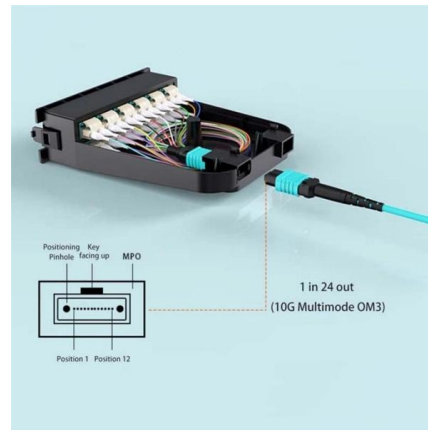

waifu-diffusion/tokenizer/vocab.json at main · jack-op11/waifu

Contribute to jack-op11/waifu-diffusion development by creating an account on GitHub.

What Is a Fused Distribution Box and How Does It Work

A fused distribution box safely distributes power to circuits and uses fuses to protect wiring and devices from overloads or faults in electrical systems.

Box Plots (aka Box and Whisker Plots)

Box plots are graphical tools that let you easily visually compare variation between the data sets evaluated.