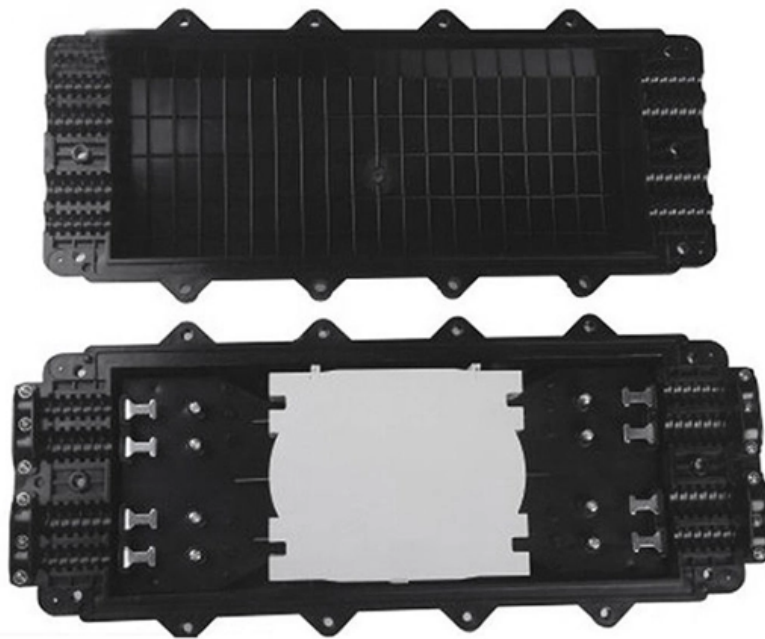

Adam Tas Corridor Energy

What does FHN in the distribution box represent

What does FHN in the distribution box represent

Understanding Distribution Boxes: Your Guide to Power

Weatherproof Distribution Boxes These serve specific outdoor purposes, with rain, dust, and extreme temperatures sealed shut, protecting any

Box Plot Explained with Examples

What Is A Box Plot? Anatomy of A Box and Whisker Plot How to Read A Box Plot Box Plot Example: Comparing Groups A box plot, sometimes called a box and whisker plot, provides a snapshot of your continuous variable's distribution. They particularly excel at comparing the distributions of groups within your dataset. A box plot displays a ton of information in a simplified format. Analysts frequently use them during exploratory data analysis because they display See more on statisticsbyjim Missing: FHN Must include: FHN Wikipedia

Power Distribution Box Essentials: Functions, Types

Every distribution box is specially equipped to handle unique tasks, power clean-up and in an efficient manner in a wide range of settings. 5)

Reading a Box and Whisker Plot

How does a power distribution box work

The distribution box is a very important component of the power system. It is responsible for transmitting electrical energy from the power station

LED DISPLAY PANEL