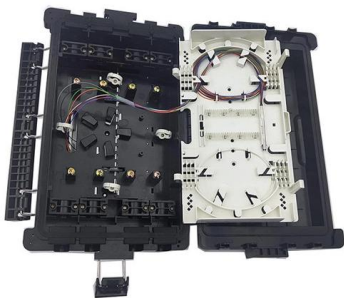

What is a terminal box

Definition of junction box A junction box, also known as a wire box or terminal box, is a closed container used to fix, protect and connect wires and cables.

Who else here is using a wrist office? It may be a dumb

The enemy can listen in as much as he wants, but when you talk and all they hear is how grandma's house has a new tincan and stovepipe they won't know that you

Discover Europe's digital cultural heritage , Europeana

Hier sollte eine Beschreibung angezeigt werden, diese Seite lässt dies jedoch nicht zu.