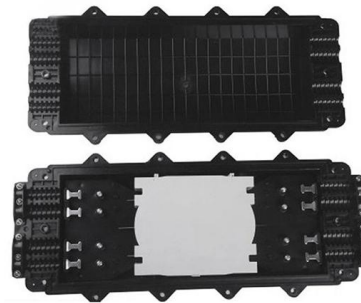

Healthline: Medical information and health advice you

We're committed to being your source for expert health guidance. Come to us in your pursuit of wellness.