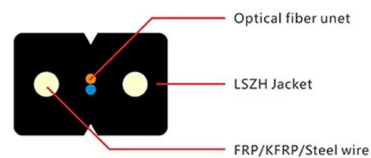

What does "xmlns" in XML mean?

See also Must an XML namespace name URI be retrievable? What is the difference between namespace and prefix in XML? What is the specification of XML? What does namespace