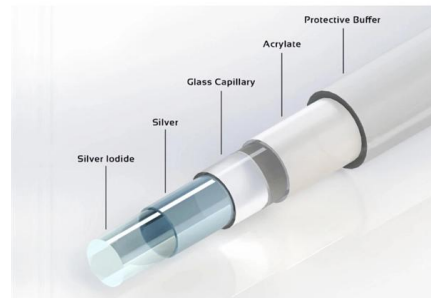

Cable Tray Technical Guide A practical guide to product selection and

In designing supports for a cable tray system, consideration should be given to the loads associated with future cable additions and any additional loading that may be applied to the cable tray system (e.g.,