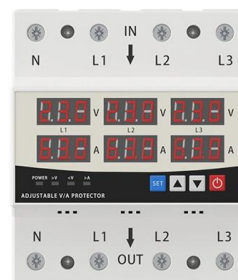

LED DISPLAY PANEL

CURRENT STATUS CLEARLY VISIBLE

IT CAN CLEARLY SHOW THE CURRENT STATUS AND VOLTAGE STATUS, WITH EFFICIENT OPERATION AND RAPID RESPONSE.

Smart Magnetic Track Lights in Singapore

Smart magnetic track lights are increasingly popular in Singapore renovations, but will they work with your smart home system? In this guide, we test Zigbee magnetic track lights with