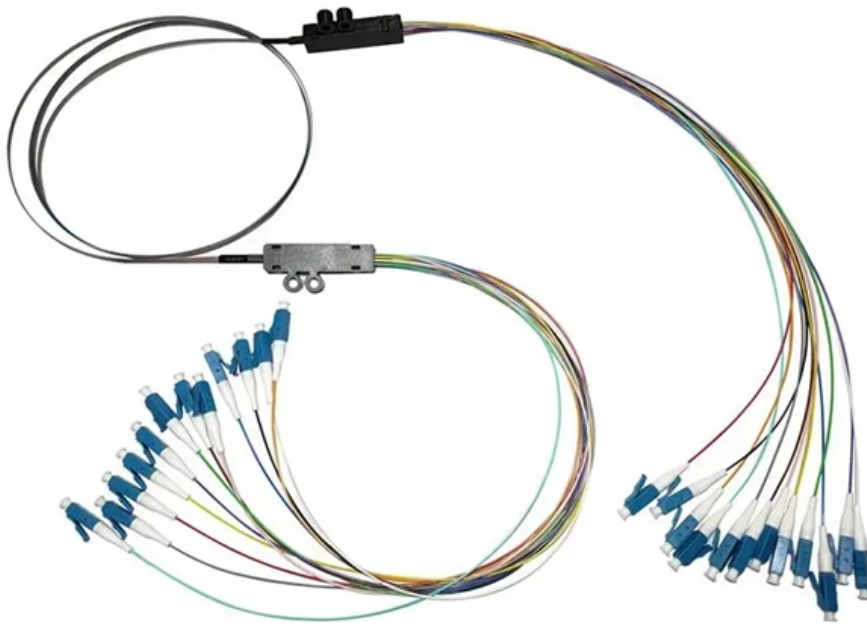

Adam Tas Corridor Energy

What is a magnetic Singapore module

What is a magnetic Singapore module

DIY Magnetic Levitation Kit Magnetic Suspension DIY

Thus it requires electronic foundation and hands-on capability for there is a certain difficulty. Please think twice before purchasing. - Buy DIY Magnetic Levitation Kit

Sporadic evidence indicates magnets are being used in some isolated cases, with some buyers wary that they might be used on a larger scale. Magnets can be attached to a MFM to manipulate flow

Home

Welcome to M-Pulse Asia Pte Ltd - Singapore's sole magnetisation solutions provider and a driving force in the South East Asia region. We

Arduino Mini Reed Switch Module KY-021 -- Wiring

Use the KY-021 mini reed switch module with Arduino -- normally open, closes on magnet. Wiring diagram, code, and free Fritzing part download.

LED Round Magnetic Module Lights

KY-021 Reed Switch Module (Magnetic Switch)

Commonly used together with a magnet as a proximity sensor, this module detects the presence of a nearby magnetic field. Note that the output of the module is