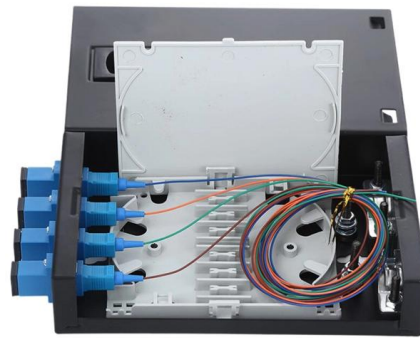

Contact Us

For datasheets, pricing, or custom telecom energy solutions, please visit:
<https://koskolong.co.za>