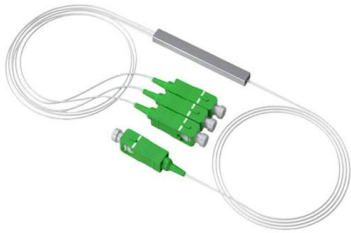

Adam Tas Corridor Energy

What is a magnetic Singapore module

What is a magnetic Singapore module

DIY Magnetic Levitation Kit Magnetic Suspension DIY

Thus it requires electronic foundation and hands-on capability for there is a certain difficulty. Please think twice before purchasing. - Buy DIY Magnetic Levitation Kit

Singapore Magnets

block, cuboid, cube, square, rectangle, rectangular magnets Shape: Block Block / Cube / Rectangular / Cuboid / Plate / Flat / Stick / Bar Consider using our "Shop

Analysis: Singapore bunker market eyes MFM magnet use

Arduino Mini Reed Switch Module KY-021 -- Wiring

Use the KY-021 mini reed switch module with Arduino -- normally open, closes on magnet. Wiring diagram, code, and free Fritzing part download.

LED Round Magnetic Module Lights

KY-021 Reed Switch Module (Magnetic Switch)

Commonly used together with a magnet as a proximity sensor, this module detects the presence of a nearby magnetic field. Note that the output of the module is