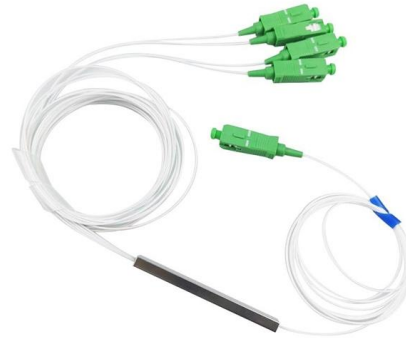

LED DISPLAY PANEL

CURRENT STATUS CLEARLY VISIBLE

IT CAN CLEARLY SHOW THE CURRENT STATUS AND VOLTAGE STATUS, WITH EFFICIENT OPERATION AND RAPID RESPONSE.

Smart Magnetic Track Lights in Singapore

Smart magnetic track lights are increasingly popular in Singapore renovations, but will they work with your smart home system? In this guide, we test Zigbee magnetic track lights with

LED Ceiling Light ? LED Module ? Remote

Shopee Home & Living Lighting Smart lighting ? LED Ceiling Light ? LED Module ? Remote control ? Fluorescent Replacement ? Magnetic LED ? Light Panel Share:

LED Magnetic Light Plate 18W 24W 36W 48W Light