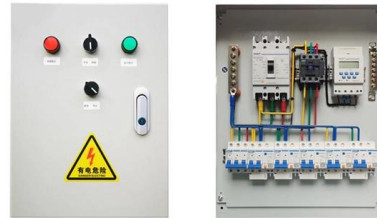

How Ukraine is Adapting to the Threat of Fiber-Optic

Soldiers from a fiber-optic drone unit of the 93rd Brigade test drones before heading to the front lines in the Donetsk region, Ukraine, June 17, 2025.