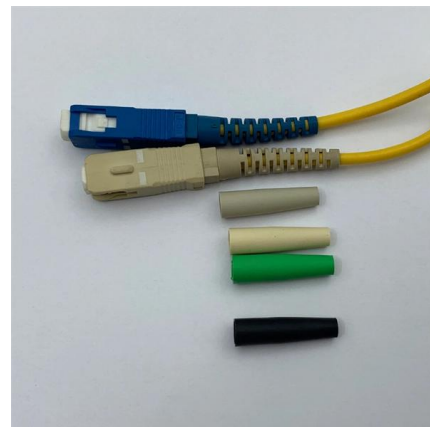

FTTH 2 Port Wall Mount 86 Type Faceplate Optic Wall

FTTH 2 Port wall mount faceplate Fiber Optic Wall Outlet Box Fibconet's Fiber Optic Rosette Indoor Wall Outlet Box is a compact and user-friendly solution for indoor