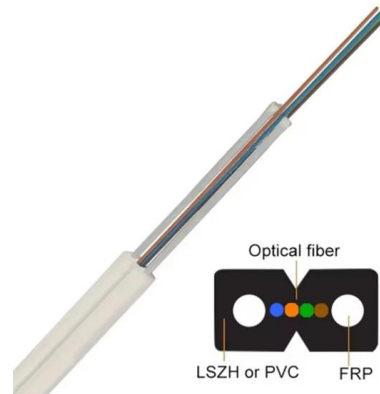

### Fireproof installations above fire protection ceilings

The tested RKS-Magic® cable tray system is suitable for the installation in the false ceiling area of escape routes. In the event of fire, the system has a proven mechanical stability of 30, 60 and 90