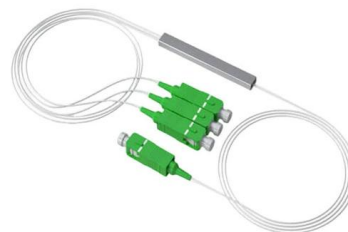

CMU School of Computer Science

å 10 ä ,EURå ?ä ,? 10 ä ,EURç(TM)¾ 100
ä ,EURç(TM)¾å? 100 ä ,EURå ? 1000 ä ,EURå
?å? 1000 ä ,EURâ--<ä ,EUR 101
ä ,EURç(TM)¾é>¶ä

MRC WIRE PRODUCTS LTD

EN 12329 and EN 10244-2 Address: Industrial Zone, La Tour Koenig, Pointe Aux Sables, P.O. Box 98, Port Louis, Mauritius Tel: 233 1617 / 2331795 / 2331814 Fax : 233 0990 Email: mrcltk@intnet.mu

Aluminum ladder fireproof cable tray

Discover high-quality aluminum ladder fireproof cable tray designed for efficient cable management, offering durability and easy installation. Ideal for enhancing organizational systems in commercial