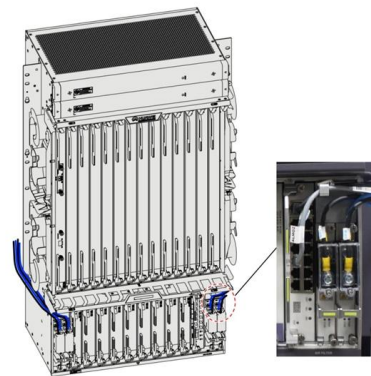

Mastering Cable Tray Installation , Step-by-Step Guide for a Seamless

Learn how to install cable trays correctly. Get the ultimate step-by-step guide on setting up a seamless and reliable cable management system.