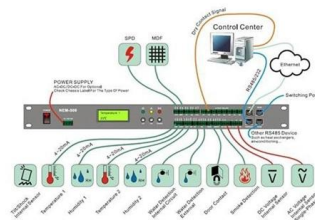

Network Cabinet & Rack

Best practice guide to cable ladder and cable tray

Cable ladder and cable tray systems The following recommendations are intended to be a practical guide to ensure the safe and proper installation of

Cable Tray Technical Guide A practical guide to product selection and

Cable tray is considered to be a system. It must provide continuous support for cables, and the electrical continuity of the cable tray system must be maintained.