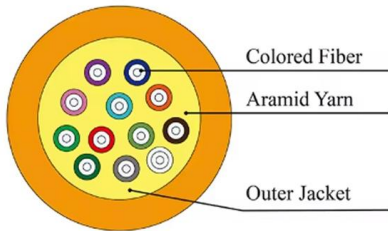

What should I do if my fiber optic patch cord breaks