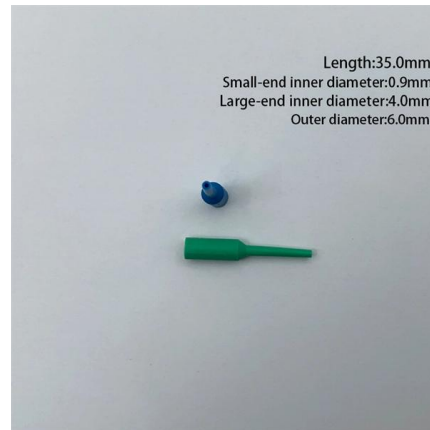

Why can my neighbours order Full Fibre but I cannot?

Learn why your neighbour may have Full Fibre broadband available but you cannot yet, and what you should do next.

Openreach equipment in your home , ONT Box, Fibre & what not to

Why you have Openreach equipment in your home The box was installed when Full Fibre broadband was set up at your address. Because multiple providers use the same Openreach network, it can

LATEST COMMUNICATION SERVICES STOCK ANALYSIS

Seeking Alpha's latest contributor opinion and analysis of the communication service sector. Click to discover stock ideas, strategies, and analysis.