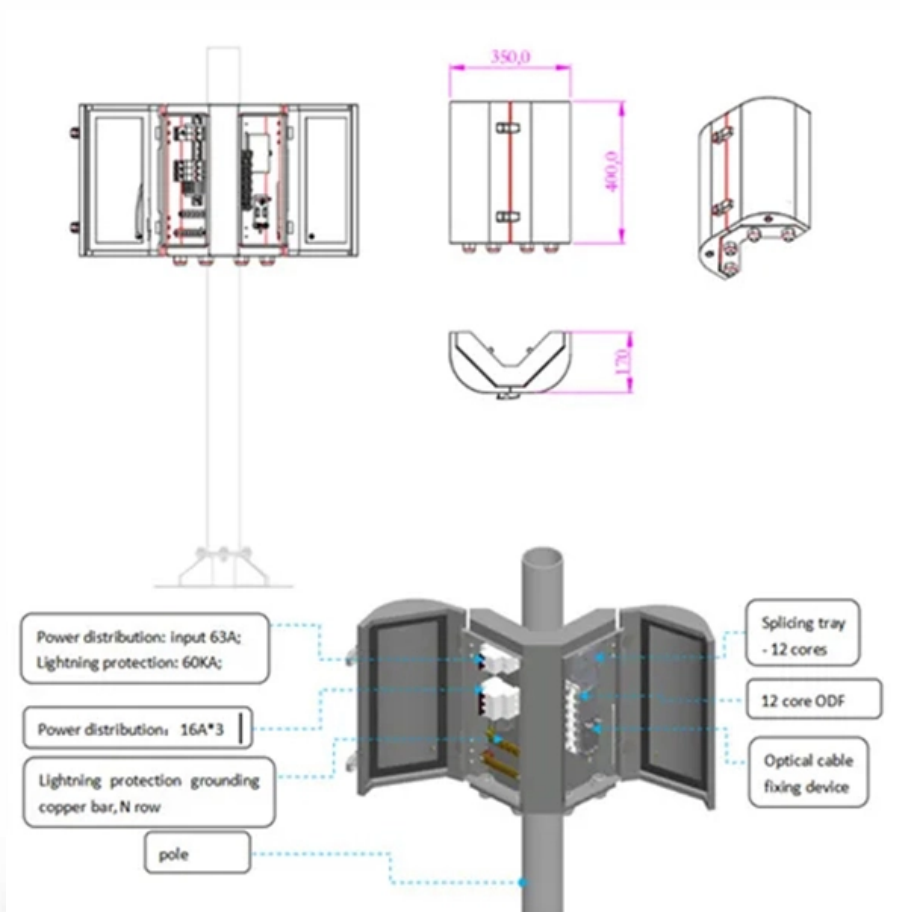

When is the right time to install a network cable distribution box

Overview

What Is a Distribution Box?

A distribution box, also known as a power distribution unit, is a critical component in any electrical system.

When is the right time to install a network cable distribution box

Free Markdown to HTML Converter

Convert your markdown to HTML in one easy step - for free!

How to Install a Distribution Box--A Comprehensive

What is a Distribution Box? First of all, you need to have a simple understanding of the definition of a distribution box, and make it clear which kind

Network Cable Installation Basics: What to Expect From Your Cable