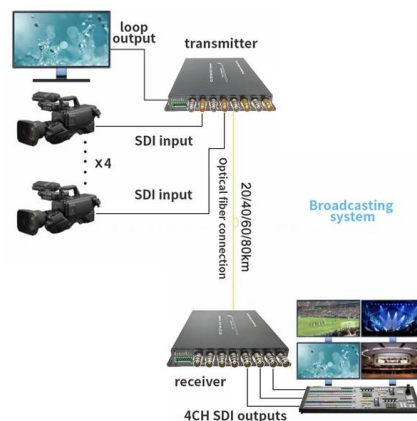

Edge-Core Metro Access Switches were Chosen to Deploy FTTH

After careful research and trials, Edge-Core 24-port L2 Metro Fiber Switch, ES3526S, stood out with successful test results and was chosen as access switch to deliver fiber-optic services to residential