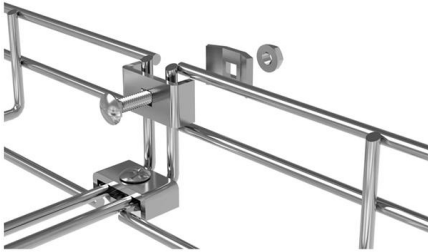

Cable trays are a fundamental component of modern cable management systems, designed to safely support and organise electrical cables and wires. Typically constructed from durable metals such as

Cable support systems

Tailored to these parameters, OBO cable tray, cable ladder and mesh cable tray systems are the ideal solutions for efficient, stable and safe cable routing.

Metal Cable Support System

A Cable Tray, Ladder and Trunking Supplier in Singapore. Cable Tray and Ladder, Cable Trunking, Wire mesh Basket Tray - Comply to IEC 61537 and NEMA VE-1