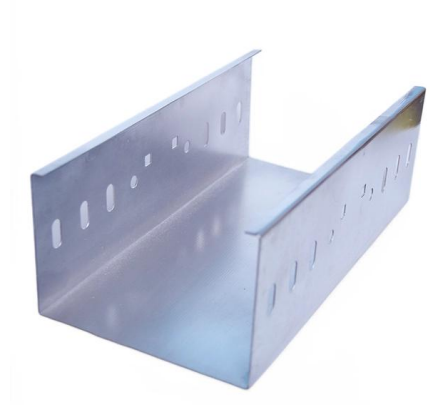

Cable Tray Manufacturer in Singapore

Cable Tray Fractal Steel Products manufactures cable trays, which are essential components used in electrical installations to support and organize electrical cables and wiring systems in various

Cable Trays

We offer a range of cable trays which provide structural and mechanical support systems used to support and organise electrical cables and wirings within

Cable support systems

A cable support system consists of cable support lengths as well as supplementary components such as fittings, support elements, mounting elements and

Cable Tray Rack

Buy Cable Tray Rack and more at the best deals and lowest prices online. Check out products from top-rated brands and sellers at Lazada now.

Wire Cable Tray System

Wire Cable Tray System U-Li Wire Cable Tray provides premium performance in commercial and light industrial applications. Wire Cable Tray is a flexible cable

Cable Trays and Cable Ladder Systems

Cable tray systems and cable ladder systems are designed for use as supports for cables and not as enclosures giving full mechanical protection. Cable trays are

AshwinD24's gists · GitHub