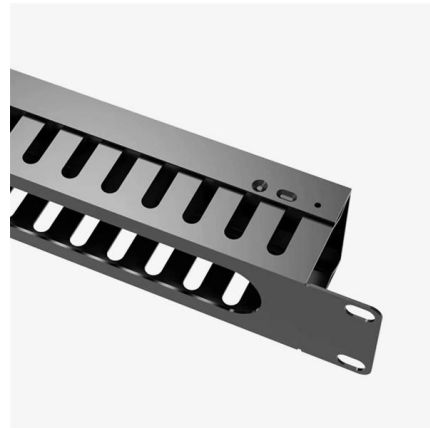

Cable Tray Manufacturer in Singapore

Cable Tray Fractal Steel Products manufactures cable trays, which are essential components used in electrical installations to support and organize electrical cables and wiring systems in various

Cable Trays

We offer a range of cable trays which provide structural and mechanical support systems used to support and organise electrical cables and wirings within

Cable support systems

A cable support system consists of cable support lengths as well as supplementary components such as fittings, support elements, mounting elements and

Cable Tray Rack

Buy Cable Tray Rack and more at the best deals and lowest prices online. Check out products from top-rated brands and sellers at Lazada now.

Wire Cable Tray System

Wire Cable Tray System U-Li Wire Cable Tray provides premium performance in commercial and light industrial applications. Wire Cable Tray is a flexible cable