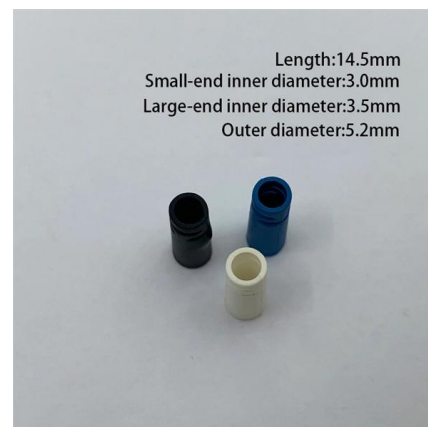

How to Wire a Home Distribution Box

Welcome to our channel! In this video, we'll walk you through the process of wiring a home distribution box with a detailed connection diagram.