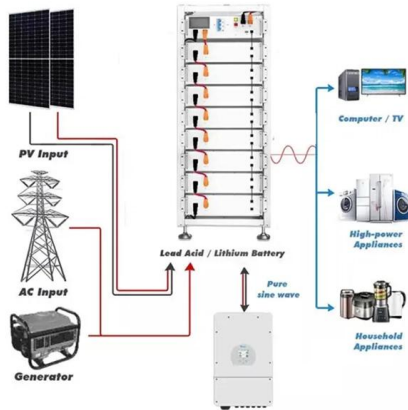

### What is an Electrical Distribution Box? A

An electrical distribution box is often called the control hub of a building's electrical system, and for good reason. It's where power from the main

## Power Distribution Boxes Explained Simply

A power distribution box plays a vital role in any electrical system. It receives electricity from the main supply and distributes it safely to various circuits

## What Is a Distribution Box?

A distribution box is a device that, as the name suggests, is designed to distribute electrical power. It takes the electrical power from the main power

## Power Distribution Boxes Explained Simply

Electricity enters the box from the main power line. Inside the box, the power is split into multiple circuits --each one leading to a different area, like your