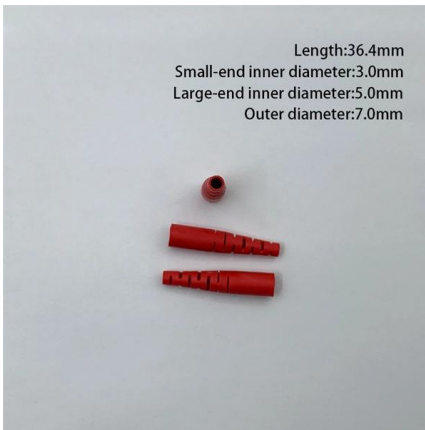

Where is the best place to put a Electrical distribution box?

Additionally, if the box is located in an area with high humidity or moisture, it is important to take steps to mitigate these effects - consider using cooling fans and dehumidifiers to ensure your

What Is a Distribution Box?

A distribution box is a device that, as the name suggests, is designed to distribute electrical power. It takes the electrical power from the main power

What Is an Electrical Distribution Box? A Complete Guide

An electrical distribution box routes power, prevents overloads, and keeps wiring organised--essential for safe, efficient home and industrial setups!

Distribution Box Installation: A Complete Guide to Safe

Mount the distribution box in a convenient, accessible location that complies with local electrical codes. Typically, this is in a basement, utility room, or garage.