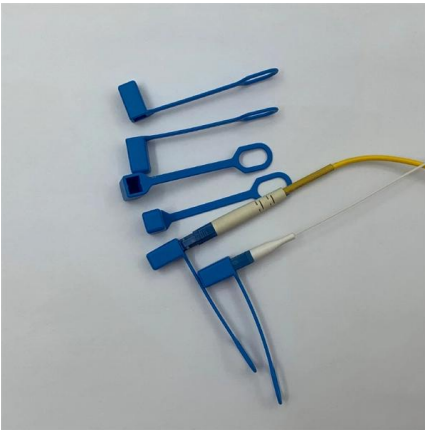

Optical fiber adapter fc/st yin and yang type conversion

In short, this fc/st yin-yang type conversion flange fc male to sc female butt joint attenuator is a professional-grade optical fiber connection solution that you can trust.

SC Variable Optical Attenuator

Sinocomms' optical fiber attenuators offer multiple options including SC, LC, ST, FC, and MU connector types and definable attenuation values from 1db to 30dB. SC Variable Optical Attenuators from

STAINLESS STEEL WIRE MESH

- Long-lasting and durable
- Comprehensive specifications
- Customized non-standard products

SC/APC single-mode fiber optic Yin/Yang attenuator

SC/APC Place of Origin Guangdong, China Brand Name SC/APC Brand Name FIOTIC Model number 0-30DB can be customized Return loss 50 or higher Insertion loss 1-5 dB $\leq +0.5\text{DB}$ 5-30DB+ $\leq 10\%$

Fiber-optic Attenuators - Buying Guide & Suppliers

This fiber-optic attenuators buying guide provides technical background, comparison of major types, selection criteria, and an overview of suppliers.