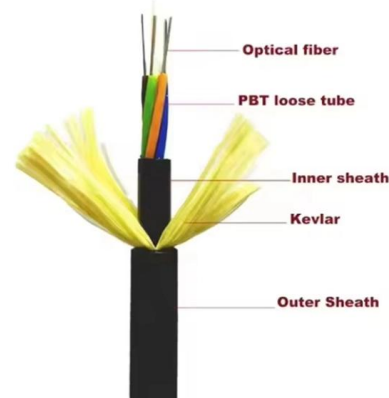

The FOA Reference For Fiber Optics

Splices are generally placed in a splice tray which is then placed inside a splice closure or integrated into a fiber pedestal for OSP installations. For premises