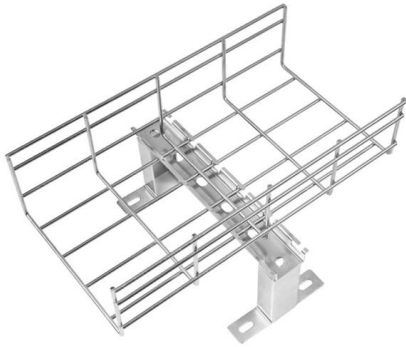

Adam Tas Corridor Energy

Where to buy cheap fiber optic splice boxes

Overview

Shop now for fast shipping and easy returns! Explore a wide range of our Fiber Splice Box selection. At Fiber4u, we offer Inline and Dome type fiber splice boxes with options of 12 Port, 24 Port, 48 Port, and 512 Port. These boxes are ideal solutions for the secure joining and protection of underground fiber optic cables.

Where to buy cheap fiber optic splice boxes

Fibre optic cable distribution , Splice boxes , LAPP Online Shop

Our splice boxes are used to securely connect and distribute fibre optic cables by protecting spliced glass fibres from external influences. They also enable easy maintenance and repair of the fibre optic

Amazon : Fiber Splice Box

1-16 of 466 results for "fiber splice box" Results
Check each product page for other buying options.

Pre-Terminated Patch Panel

Standard 19" width Max 144 fibers in 1U MPO/Fusion Dual-Purpose