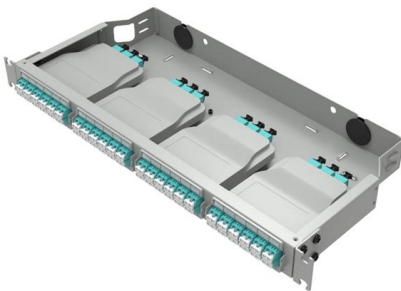

Here you will find a selection of small and bigger wall boxes for Outdoor- and/or Inhouse-Mounting and form a termination to the laying cable. Different adaptors can be installed.

Fiber Splice Box

Explore a wide range of our Fiber Splice Box selection. Find top brands, exclusive offers, and unbeatable prices on eBay. Shop now for fast shipping and easy returns!

Fiber Optic Splice Boxes

Types of Splice Boxes A splice box is a protective enclosure used to house and safeguard electrical or fiber optic connections. These boxes play a critical role in maintaining signal