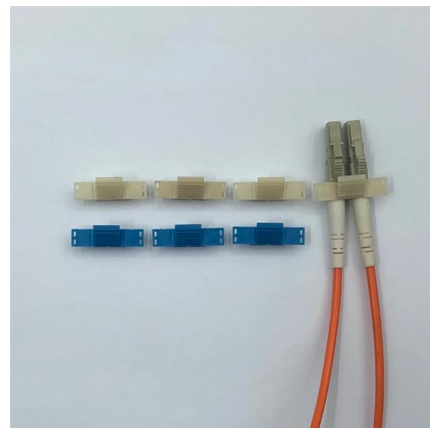

AshwinD24's gists · GitHub

GitHub Gist: star and fork AshwinD24's gists by creating an account on GitHub.