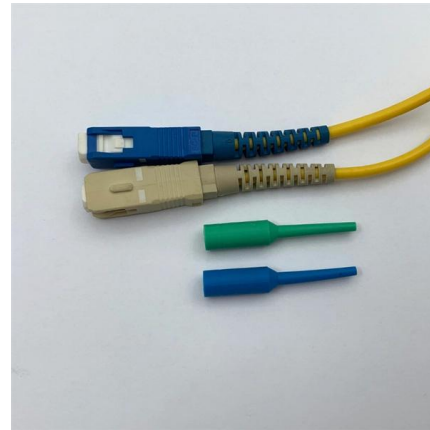

Fiber Optic Splice Closure, Electrical Cable Junction

Fiber optical splice closure is widely used in communication, network systems, CATV cable TV, optical cable network systems, and so on. It is used for protective

Fiber Splice Box 12 Core: My Real-World Experience With

A real-world evaluation shows that a Joint Box Fiber Optic with IP68 rating and advanced sealing technology effectively protects spliced fibers in harsh climates, maintaining stable connectivity and

Wholesale Fiber-optic Splice Closures from Manufacturers, Fiber-optic

Dive into our online wholesale fiber-optic splice closures products catalog on [globalsources](https://globalsources.com) ! Source over 176 fiber-optic splice closures for sale from manufacturers with factory direct prices, high quality