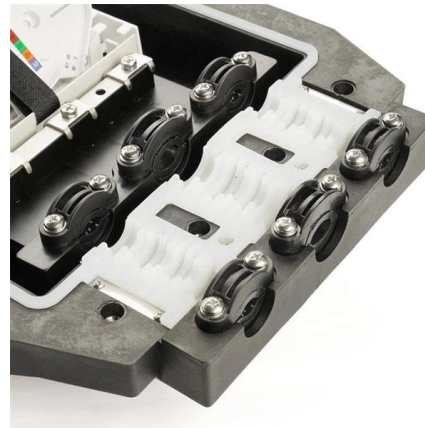

Outdoor Telecom Box: Durable & Secure Network Solution

Protect your telecom equipment with our Outdoor Telecom Box--durable, weatherproof, and secure enclosures for reliable outdoor network