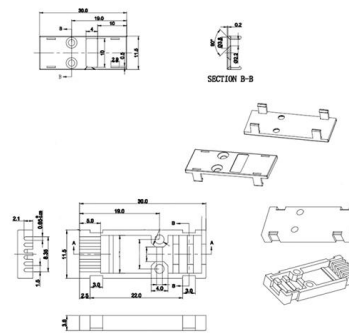

Cable Tray

View our range of products in Cable Tray. These include Cable Tray 150 x 50 x 3000 Galv - CT3, Cable Tray 150 x 50 x 3000 Pre Galv - CT3, Cable Tray 300 x 50 x 3000 Galv - CT3

Cable Tray EzyTray

Cable Tray EzyTray 0800 478335 Steel & Tube offer a full range of cable trays and cable ladders suitable for all cable containment, and additionally can provide full

Guide to cable support systems

A cable support system consists of cable support lengths and system components, such as cable support fittings, support elements, mounting elements and system accessories. The cable support