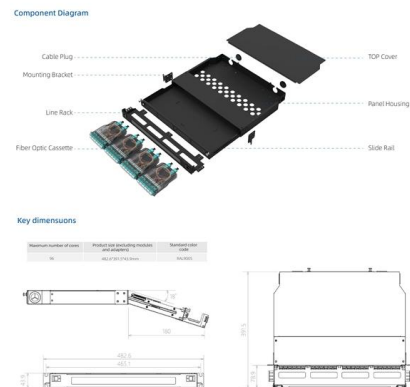

GUIDE CABLE TRAYS TECHNICAL

In accordance with its continuous improvement policy, Legrand reserves the right to change the specifications and illustrations without notice. All illustrations, descriptions and technical information