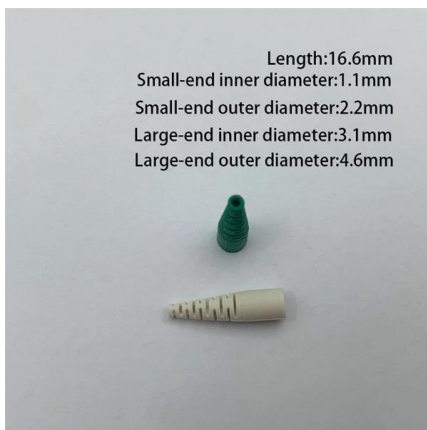

Galvanized Trough Type /Cable Tray/Low Prices

There are galvanized, hot-dipped zinc, steel, stainless steel, aluminum, glass fiber