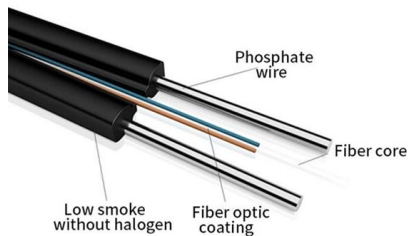

High-Quality Fiber Optic Terminal Boxes

Fiber Optic Terminal Box (FTB) is a compact fiber optic management product. It is widely used for FTTx cabling of optical fiber and cable, providing an ideal solution

FTTH Terminal Box

Water-proof, anti-rust design for outdoor uses. Easy installations: Ready for wall mount - installation kits provided. Lower Insert loss and easy splicing. Suitable

Fiber Optic Termination Box , FTTH Network Solutions , FiberMania

Explore FiberMania fiber optic termination boxes for FTTH and small networks. Durable enclosures with 4-48 ports, adapter compatibility, and easy install.

GELRHONR FTTH Fiber Panel Box Enclosure, 2 Core

Durable. The fiber optic terminal junction Box solid in construction, with porcelain white finish. Crafted from high-quality ABS plastic, highly

FTTH Distribution Terminal Box, FTTH Fiber Optic

Fiber Optic Termination Box is used in the end termination of drop cables in residential buildings and villas, to fix and splice with pigtails. UnitekFiber supplies