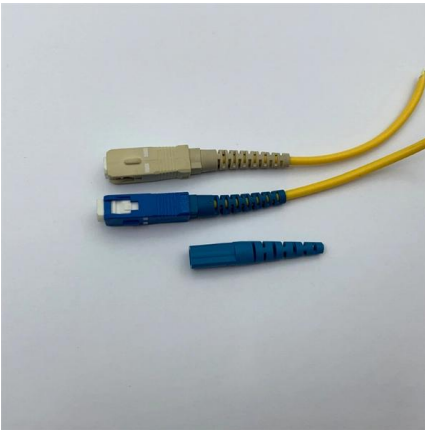

GELRHONR FTTH Fiber Panel Box Enclosure,2 Core

The FTTH fiber panel box provides superior protection as the main function of the panel is to fix the module, protect the cable at the information outlet, and play a

Fiber Terminal Box

GAO Tek's fiber terminal boxes are devices used in fiber optic networks to terminate and manage fiber optic cables. Our boxes serve as a connection point for incoming and outgoing cables, providing

Fiber Box Types and Applications in FTTH Network

In broadband optical fiber access network, we often see the all kinds of fiber box such as fiber cabinet, fiber optic distribution box, fiber optic terminal box, multimedia box, and customer box.

Hanutech Indoor Outdoor FTTH Fiber Optic Termination

Product description Hanutech optical distribution box is used as a termination point for the feeder cable to connect with drop cable in FTTH communication network