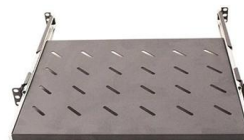

Fiber terminals

Easy wall mounting and access protection are essential, with the fiber termination box (FTB) Max, the installation effort has been significantly reduced. This well

Webit Cabling