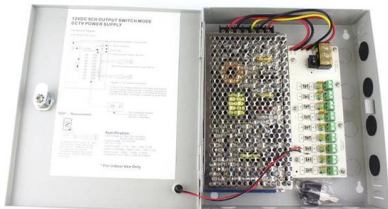

Indoor/Outdoor 24-port Plastic Fiber Terminal Box

This plastic indoor/outdoor fiber optic terminal box has a latching top for easy access and accepts up to 24 fiber optic panel mount couplers. It is used to interconnect