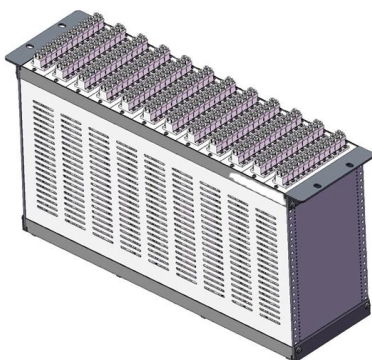

Floor Box Design and Electrical Floor Outlet

Hubbell Wiring Device-Kellems provides Engineers and Designers with Hubbell Floor Box Receptacle resources, along with Recessed Electrical Floor Outlet