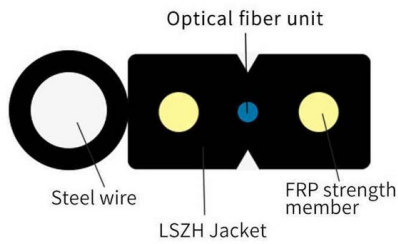

12 Ports Fiber Splitter Distribution Box for mini 1:8

The 12 port fiber distribution box is capable of housing 12 sc adapters and 1 pc 1:8 splitter, supporting 12 cores termination and max 1:8 optical splitting. Anti-theft

Amazon : 12/2 Romex 250 Ft

Browse a wide selection of 12/2 electrical cable options. Quality copper conductors for reliable residential wiring solutions.

12 Port Indoor/Outdoor FTTH Fiber Distribution Box

12 port Indoor / Outdoor Wall Mounted Fiber Access Termination FTTH Optical Fiber Distribution Box Enclosure comes with 2 fiber optic cable ports and 12 ports for