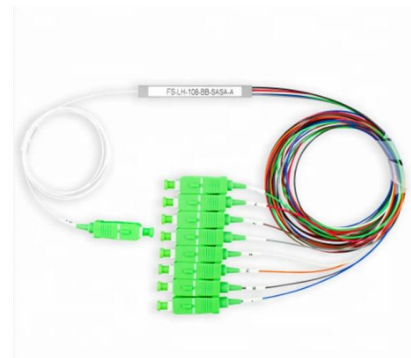

IP68 PP Direct/Splitting Connection 24/48 Core Splice

The optical 48 core splice closure is designed for distributing, splicing, and storing outdoor optical cables. Support direct and splitting connection.

96 Fibers 2In-2Out Dome Fiber Optic Splice Closure,

96 Fibers 2In-2Out In-Line Fiber Optic Splice Closure, Mechanical Seal, with 1 Pre-installed Fusion Splice Tray FS 96 Fibers In-Line Splice Closure is a versatile and

Fiber Optic Closures , Optical Communications , Corning

Corning Fiber Optic Splice Closures are designed for splicing fibers in aerial, duct and buried applications.

Fiber Splice Cassette

Features Each pre-terminated splice cassette includes splice holder (s), cable retention holder (s), 40mm splice shrink sleeves, fiber pigtails, and a populated