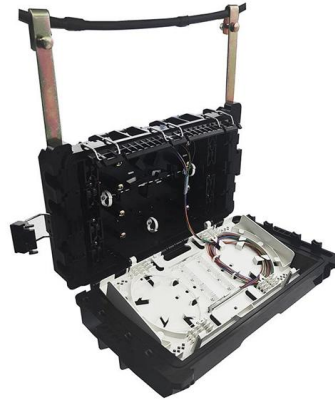

Dome and Horizontal Fiber Optic Splice Closure from 12

Dome and Horizontal Fiber Optic Splice Closure is a fiber optic equipment used to offer storage space and protection for fiber optic cables spliced together. choose

Fiber optic splice closure 48 cores

Fiber optic splice closure for 48 cores. Mechanical performance comply with IEC10113-1 standards. The splice case and sealing packing can be opened and

Fiber In-line closure 24 Core with Splitter 1x8

Fiber Optic Splice Closure can be installed in aerial, pole mounting, wall mounting, direct buried, and duct mounting, which is used for direct connection during the optical fiber transmission process. With

12-24core fiber junction box fiber optic splice closure

Aerial 12 24 Core PP ABS Material Junction Box Fiber optic splicing box is one of the most important types of equipment for user access points, and junction box fiber