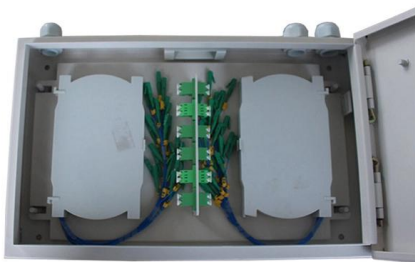

Our Splice Units are small-sized and good for managing fiber-optic cables inside enclosures.

24 Core Fiber Optical Cable Joint Splice Closure

24 Core Fiber Optical Cable Joint Splice Closure, Find Details and Price about Distribution Box Terminal Box from 24 Core Fiber Optical Cable Joint Splice