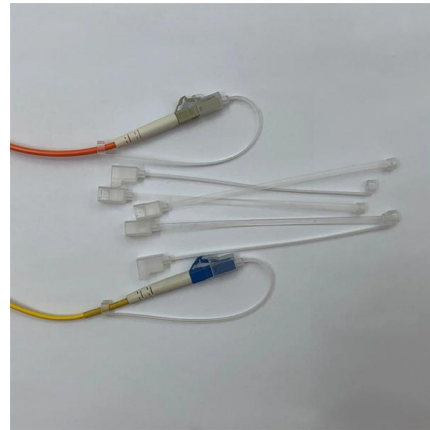

Wholesale Fiber Optic Junction Box Price Waterproof IP65 Rating

Discover fiber optic junction box prices with IP65 waterproof ratings, ABS/PC materials, and FTTH applications. Compare competitive quotes.

4 Core FTTH Fiber Distribution Box, 4 Port Fiber

The 4-core FTTH optical fiber distribution box contains 4 ports of FTTH branch cables; one in/out cable and 4 in/out appointment cables The fiber optic terminal