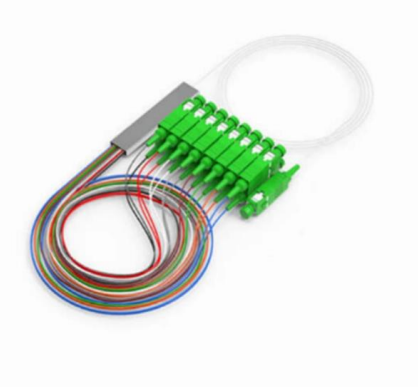

Fc/Apc Yin and Yang Attenuator Fc Male and Female Attenuator

welcome to taobao purchase fc/apc yin and yang attenuator fc male and female attenuator lc fixed attenuator flange fc light attenuation adapter, taobao taobao/tmall tens of millions of hot sale, official