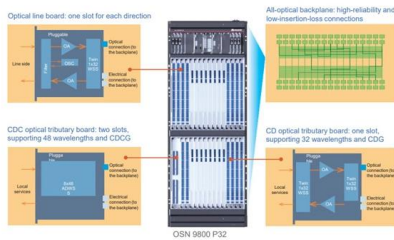

Wholesale of Korean LC Yin-Yang Type Optical Attenuators

FC NEW Optic Fiber Connector 1~30dB Attenuator Conversion Type

Enjoy Free Shipping Worldwide! Limited Time Sale Easy Return.

USON 2pc LC/UPC Binaural Yin and Yang Attenuators SM Fixed

Amazon : USON 2pc LC/UPC Binaural Yin and Yang Attenuators SM Fixed Fiber Attenuator, Female to Male, 3dB : Electronics Help others learn more about this product by uploading a video!