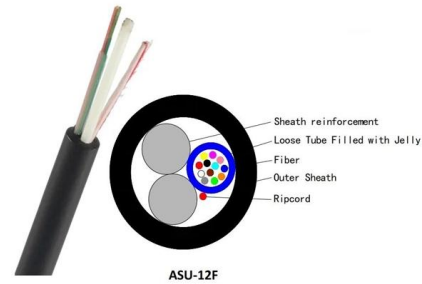

Redundant Ring Technology for Industrial Ethernet Applications

Next, we introduce "redundant ring" technology, and point out the advantages that redundant rings have over traditional systems. In closing, we highlight the key features of industrial Ethernet switches, and

Industrial Automation Ring Network Solution

This solution builds a basic two-layer network architecture designed to decrease complexity, enhance security, and increase efficiency and operating uptime for

Industrial Ethernet Switches , Phoenix Contact

Our Industrial Ethernet Switch portfolio comprises Managed and Unmanaged Switches with Gigabit, PoE, IEC 61850 certification, and for DIN rail mounting.

Real-time Redundant Ring Switch Industrial Ethernet Switch

Introduction The Real-time Redundant Ring Switch offers fault-tolerant industrial Ethernet with ring network topology. The built-in ICP DAS proprietary Cyber-Ring technology detects and recovers from

Cisco Dealer In Lithuania , HPE Aruba Switch , Juniper Networks