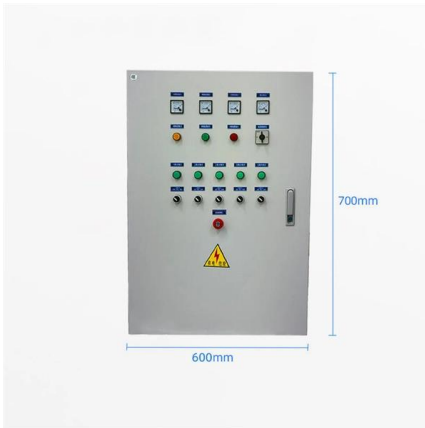

Wire Mesh Trays , McMaster-Carr

Choose from our selection of wire mesh trays, including over 475 products in a wide range of styles and sizes. Same and Next Day Delivery.

Stainless Steel Wire Mesh Cable Tray Guide , SS

Explore the benefits of Stainless Steel Wire Mesh Cable Tray systems. How to choose the right basket cable tray for your project. Get expert