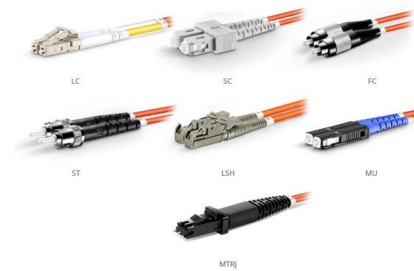

Everything You Need to Know About Wire Mesh Cable

Everything You Need to Know About Wire Mesh Cable Trays By madewithless / August 6, 2025
Wire mesh cable trays are a versatile and efficient

OM1 Fiber Patch Cable Family