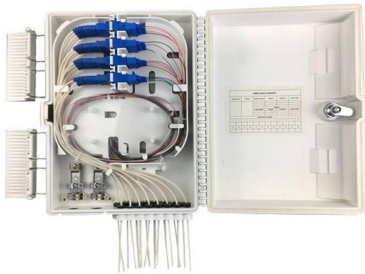

WLAN Gateways, Industrial Networking, Diamond Technologies

Wireless LAN Gateways Diamond Technologies carries a full line of WiFi Industrial Gateways. Gateways provide wired Ethernet LAN to 2.4GHz WiFi, Ethernet LAN to 5GHz WiFi, Ethernet LAN to Dual-band

Industrial Ethernet Switches

Modernize your operations with Cisco Industrial Ethernet switches: Increase productivity, boost security, and empower industrial AI.

Industrial Ethernet

EN50155 Ethernet Switches L3 Ring Managed
Gigabit Ethernet Switch L2+ Ring Managed
Gigabit Ethernet Switch Unmanaged Fast
Ethernet Switch Industrial Wireless and Cellular
Gateway Access