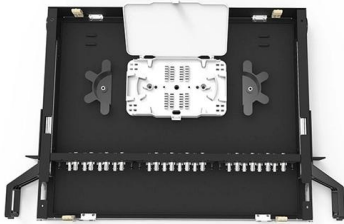

Adam Tas Corridor Energy

Wireless Gateway Industrial Switch

Wireless Gateway Industrial Switch

Industrial Ethernet

PLANET features ERPS Ring, IEEE 1588 PTP, Layer 3 routing, 10G transmissions, cybersecurity and more to ensure high performance and security of our comprehensive Industrial Ethernet collection.