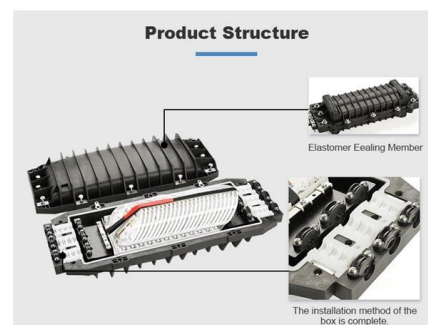

Can I Connect a Fibre Optic Cable to Wireless Router?

Fibre optic cable connection to your wireless router made easy! Discover how to boost your internet speed and connectivity today.