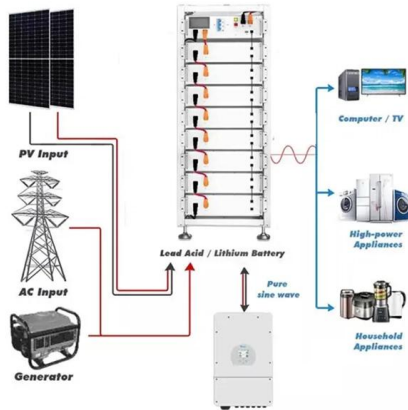

Workshop-specific power distribution box model