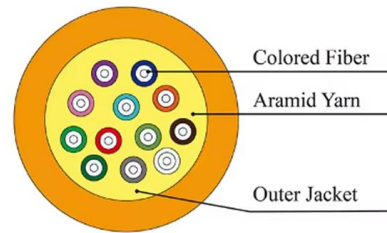

Distribution Box Cabinet Power Distribution Panel from Heavy Duty