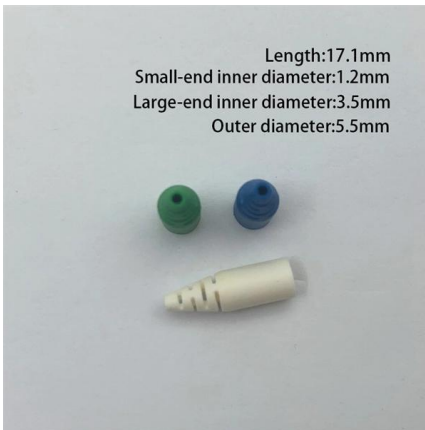

Long-Span Cable Tray

Suitable for high-bay warehouses, stadiums, bridges, and industrial facilities with limited support points, it efficiently supports heavy cable loads (power cables, HVAC wiring) while minimizing installation

CABLE TRAY SYSTEMS

Cable Tray System Products are classified by UL in accordance to nEMA VE1-2009 for USA and CAn/CSA - C22.2 no. 126.1-98 for Canada 9JA9 E 233344 Surface Metal Raceway System Products

2024 Factory Directly Supply Ladder Type Long Span

Directly Supply Ladder Type Long Span Cable Tray can be divided into ladder type, tray type and channel type, which can be represented by T,P,C

Cable Trays

Heavy duty cable trays and cable ladders are manufactured from pre-galvanized or hot-dipped galvanized sheet metal, designed to meet ideal environmental