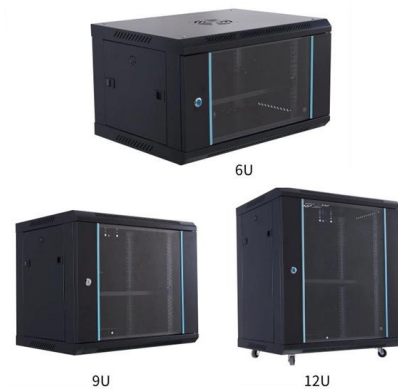

XM resident distribution box- Product Center-Hangyue Intelligent

XM resident distribution box Hangyue Intelligent XM resident distribution boxes are available in wall-recessed and wall-mounted styles, suitable for terminal power distribution in public buildings,