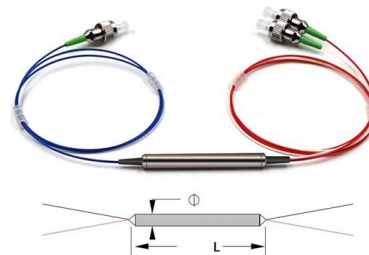

The demanding Zambian environment requires cable management solutions that can withstand the test of time. Our R-Line products are built to

EzyTray Cable Tray Installation

A new EzyTray installation example to show you. In this photo the installer has cut the cable tray to work around other items in the site and has secured the tray to

Best practice guide to cable ladder and cable tray

Cable ladder and cable tray systems The following recommendations are intended to be a practical guide to ensure the safe and proper installation of

Industrial Electric Cable Trays: Dimensions and Types