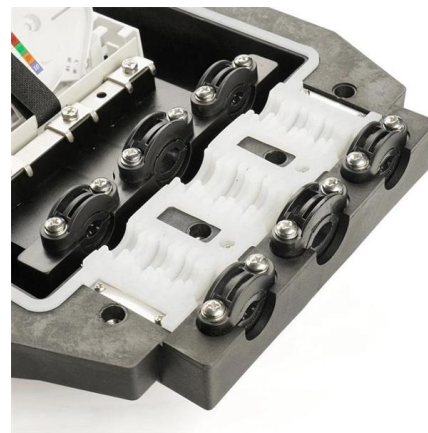

Complete cable tray manual for electrical engineers and

Complete cable tray manual for electrical engineers and designers (on photo: power cable management ladder tray systems assembled aluminum cable tray ladder)

Cable Tray Installation and Maintenance Considerations

Learn about effective Cable Tray Installation and Maintenance. Get practical tips for planning, fitting, and looking after your cable trays.