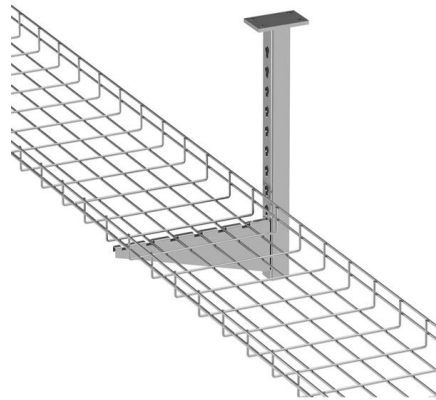

Complete cable tray manual for electrical engineers and designers (on photo: power cable management ladder tray systems assembled aluminum cable tray ladder)

Cable Tray Installation and Maintenance Considerations

Learn about effective Cable Tray Installation and Maintenance. Get practical tips for planning, fitting, and looking after your cable trays.

Cable Tray Installation

Whether you're building a commercial setup or upgrading an industrial plant, proper cable tray installation ensures neat wiring, safe access, and easy maintenance. But before you lay the first tray

Method Statement installation of Cable Trays and Ladders

The Cable Tray system is installed in electrical rooms, plant rooms, and service corridors. This section will guide you through the necessary steps to

Guide to cable support systems

The mesh cable trays are suitable for the installation of power cables and cables in various areas of application. The grid spacings mean that cables can be inserted and run out in various directions.