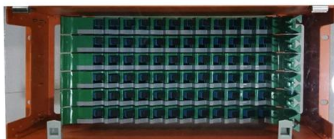

Nemstech Supplies

Supporting ICT professionals, resellers, and network engineers across Zimbabwe for over 15 years. Partner with Nemstech Supplies, your