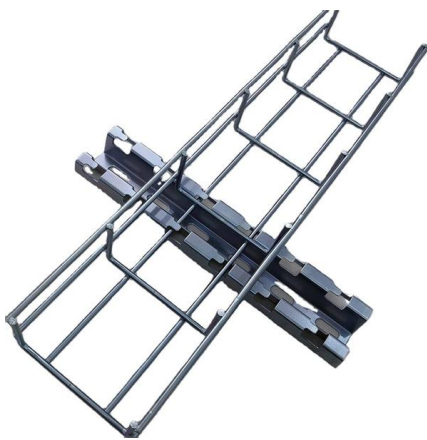

### FDB-102B Fiber Distribution Box

FDB-102B Fiber Distribution Box 2/4 Cores IP-55 SC/LC PLC Splitter is a compact and robust enclosure designed for outdoor use in FTTH (Fiber-to-the-Home)

### Find Leading Odf Fiber Optic Terminal Box Manufacturers World Wide

SJ-ODB-M02 Wall Mounted Fiber Optical Distribution Box 24 Cores Metal Fiber Optic Distribution Box is specially designed for FTTH or FTTB for Indoor/Outdoor application.

## 2 Core FTTH Fiber Optic Distribution Box

1in/2out ports wall-mounting Distribution Box for FTTH network. With SC/LC adapter installation.