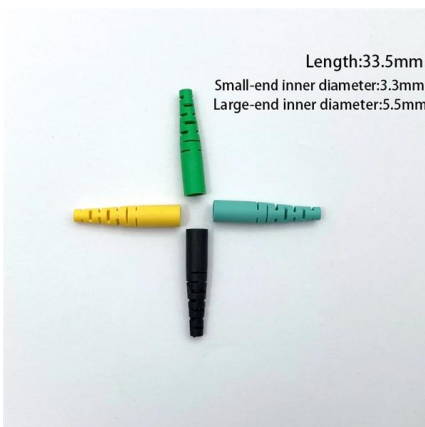

High Quality Fiber Optic Network Equipment 2 in 2 out 12 Cores

distribution box Size a*B*C (mm) 280*127*45
Max Capacity Splice 12 Fibers (1trays,12 Core/Tray) Nos of PLC PLC Splitter 1PCS of 1X12
Nos of Adaptor 6 PCS of Sc (Max) Weight 0.35kg
Fiber Ports 2 in