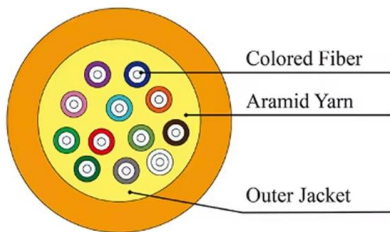

Outdoor 96 Cores SMC Fiber Distribution Cabinet

The 8 ports 96 cores fiber distribution box is an interconnect cabinet that provides a high density wall mounted solution for next generation networks.