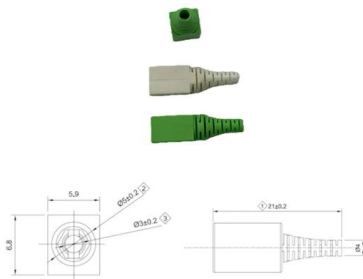

### High Quality Fiber Optic Network Equipment 2 in 2 out 12 Cores

distribution box Size a\*B\*C (mm) 280\*127\*45  
Max Capacity Splice 12 Fibers (1trays,12 Core/Tray) Nos of PLC PLC Splitter 1PCS of 1X12  
Nos of Adaptor 6 PCS of Sc (Max) Weight 0.35kg  
Fiber Ports 2 in

## 1 Port Fiber Termination Box with 30M Cable Storage, 2

The compact 1 port ftth fiber termination box can hold 2 cores splicing, termination and coil up to 30 meters long for cable management in FTTH network.